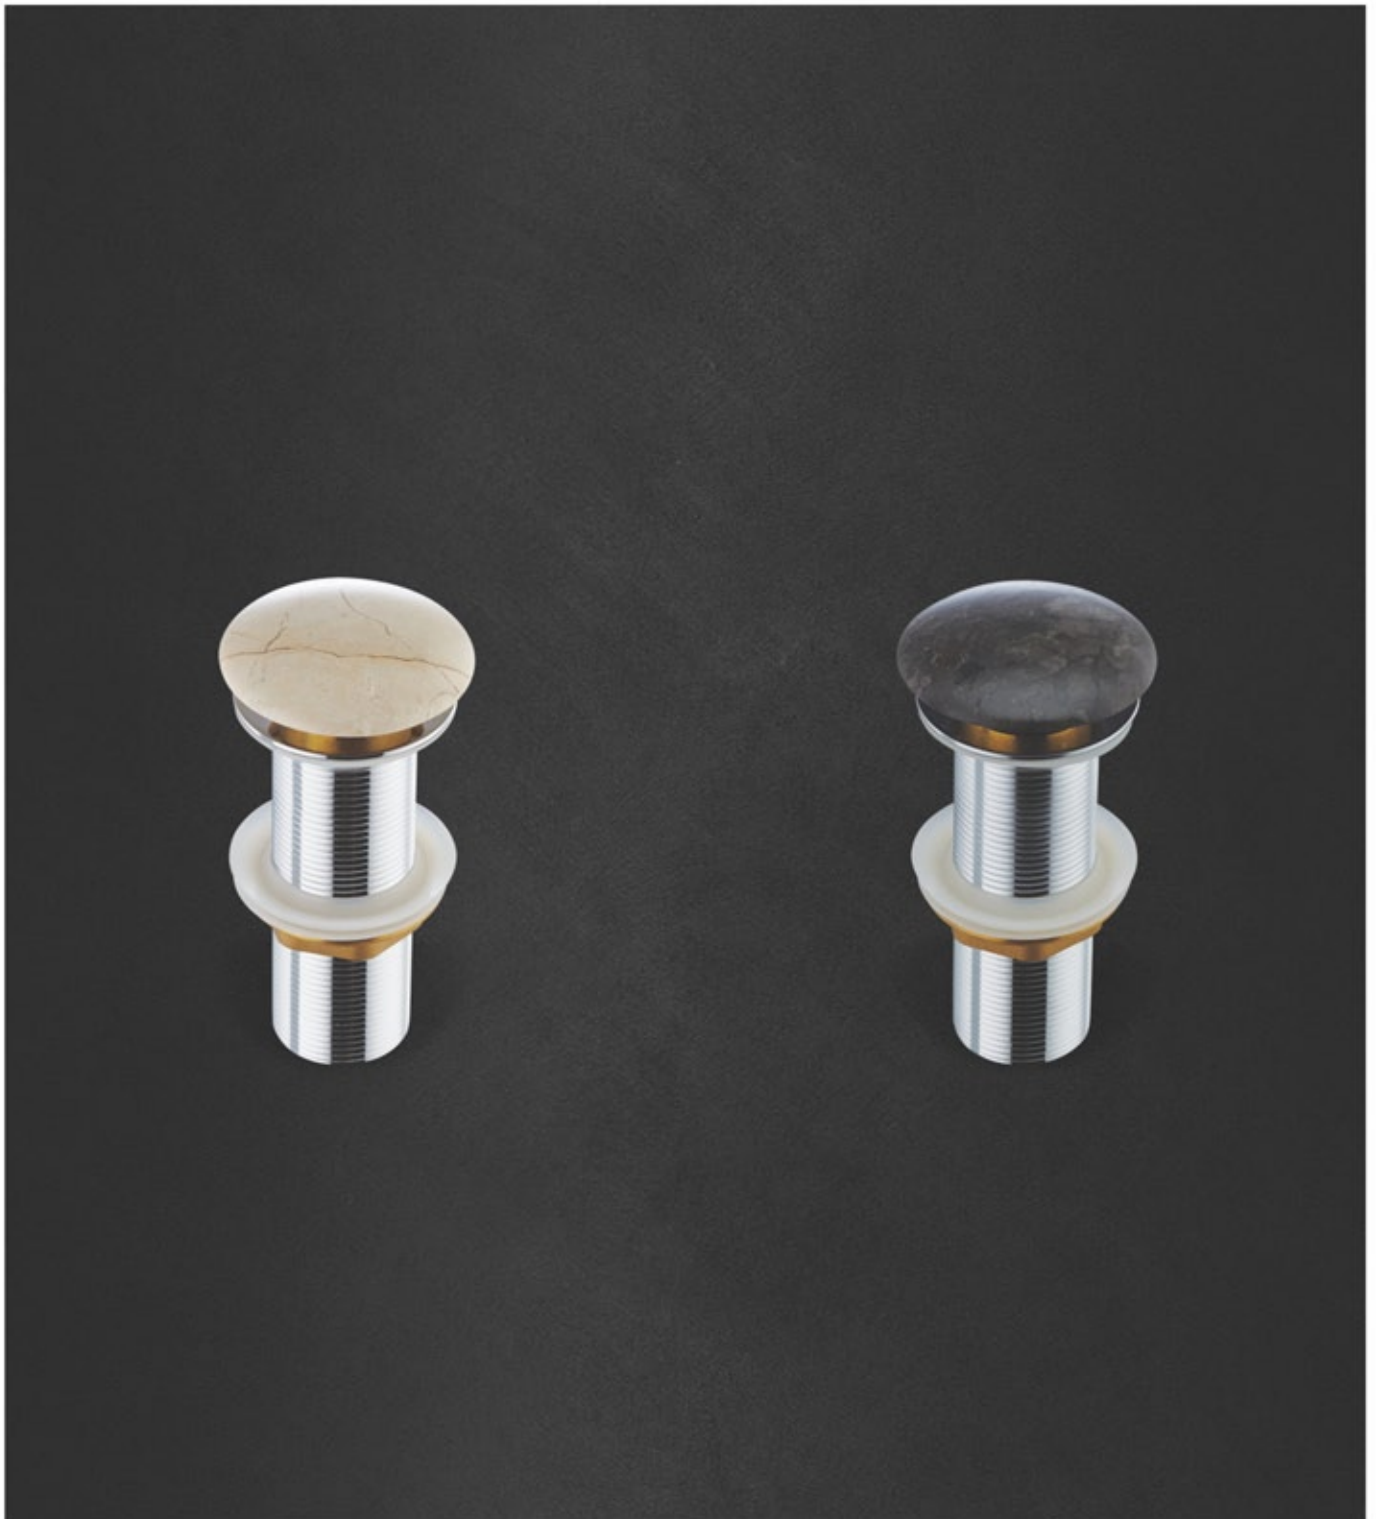

Marble Components

Pop-up Marble Waste Coupling

code
1023

size
32 mm x 12 cm

available in

■ Travertine Marble (Indonesia)

■ Grey Marble (Indonesia)