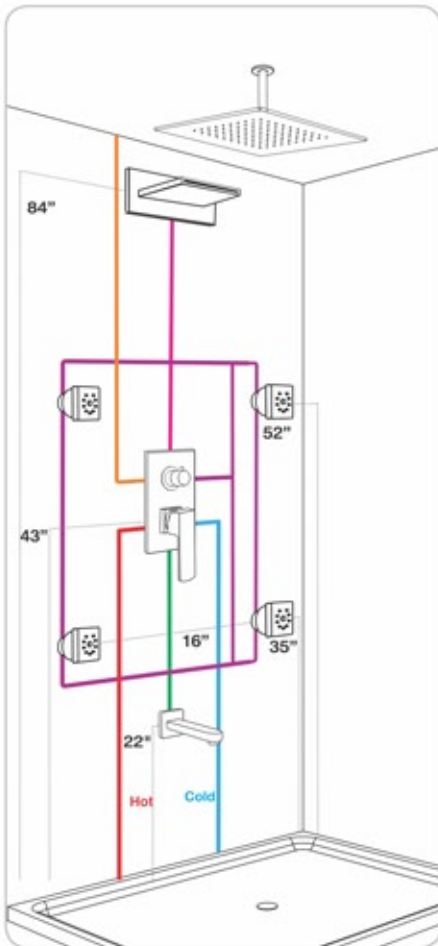

Installation Guidelines