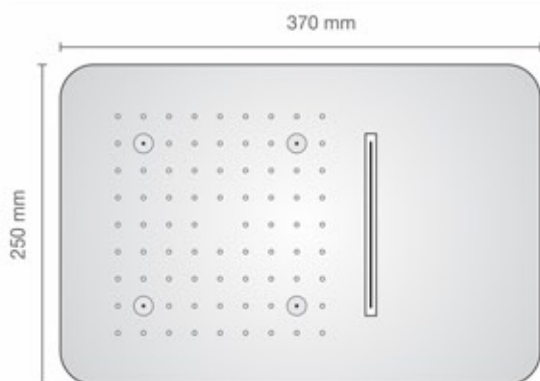

item code 5108

Features

- Ceiling Mounted Shower System
- Flows : Rain, Waterfall, Mist
- Requires 3 supply lines
- Shower made of 304 Stainless Steel with Chrome Finish
- Includes Installation kit for false ceiling with connecting hoses

Flows

* Check page 87 for Shower Water-Flow Rate