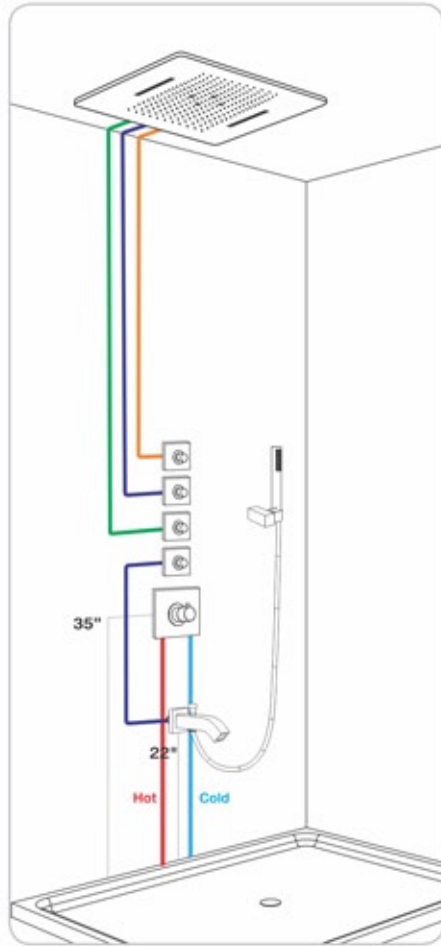

Installation Guidelines