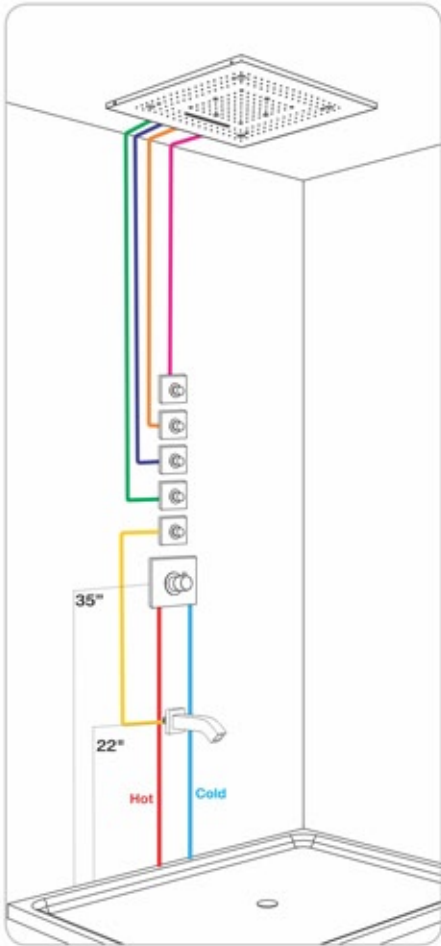

Installation Guidelines