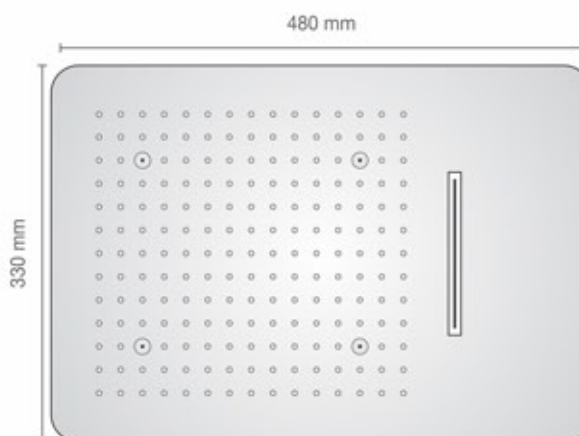

item code 5109

Features

- Ceiling Mounted Shower System
- Flows : Rain, Waterfall, Mist
- Requires 3 supply lines
- Shower made of 304 Stainless Steel with Chrome Finish
- Includes Installation kit for false ceiling with connecting hoses

Flows

* Check page 87 for Shower Water-Flow Rate