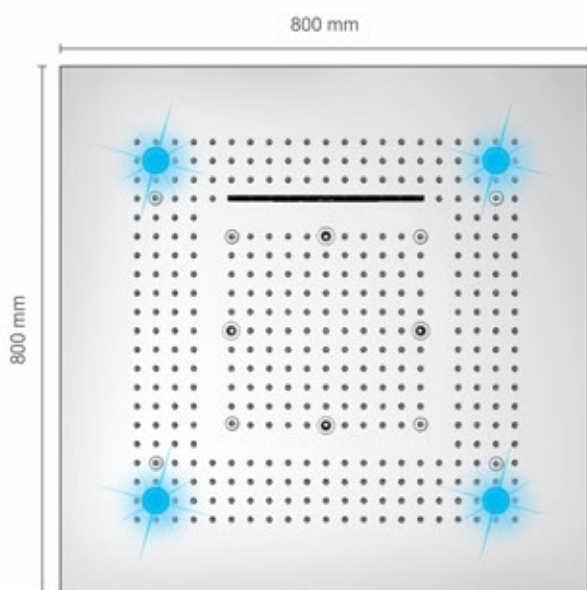

CHROMOTHERAPY 

Flows

Rain

Waterfall

Revolve

Mist

item code 5011

Features