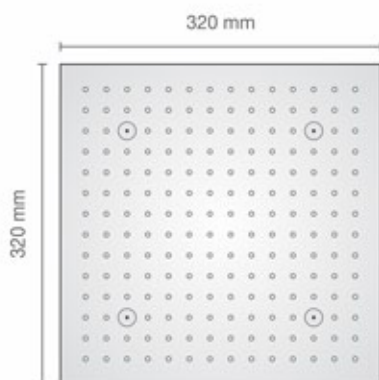

item code 5112

Features

- Ceiling Mounted Shower System
- Flows : Rain, Mist
- Requires 2 supply lines
- Shower made of 304 Stainless Steel with Chrome Finish
- Includes Installation kit for false ceiling with connecting hoses

Flows