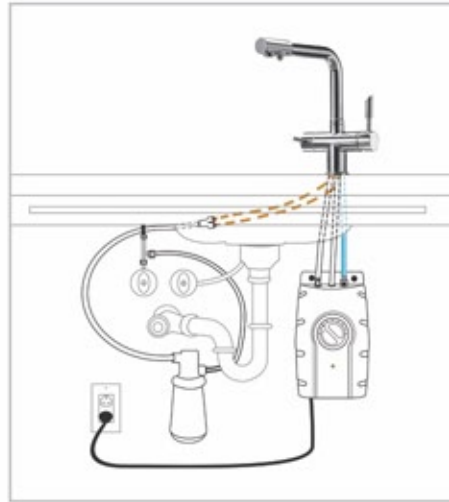

Faucets Kitchen Series

item code **2038**
Brass Flexible Pull-Out Sink Mixer
with 2 flows

item code **2039**
Brass Table Mounted Sink Mixer