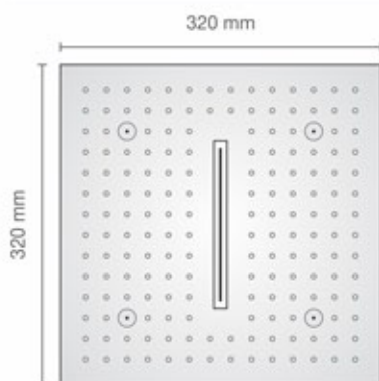

item code 5114

Features

- Ceiling Mounted Shower System
- Flows : Rain, Waterfall, Mist
- Requires 3 supply lines
- Shower made of 304 Stainless Steel with Chrome Finish
- Includes Installation kit for false ceiling with connecting hoses

Flows