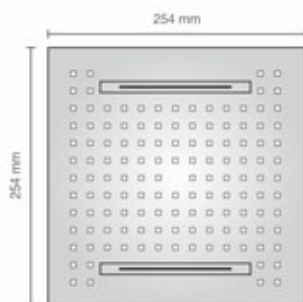

item code **4014**

Two Function Brass Shower

Flow : Rain, Waterfall

Size : 254 x 254 mm