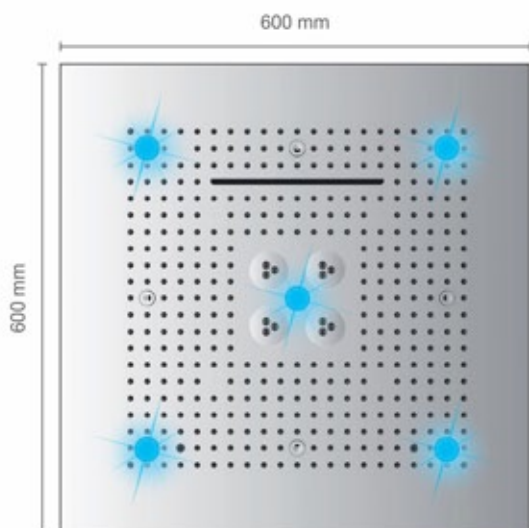

CHROMOTHERAPY 

Flows

Intense Rain

Waterfall

Rain Curtain

Mist Spray

item code 5009

Features