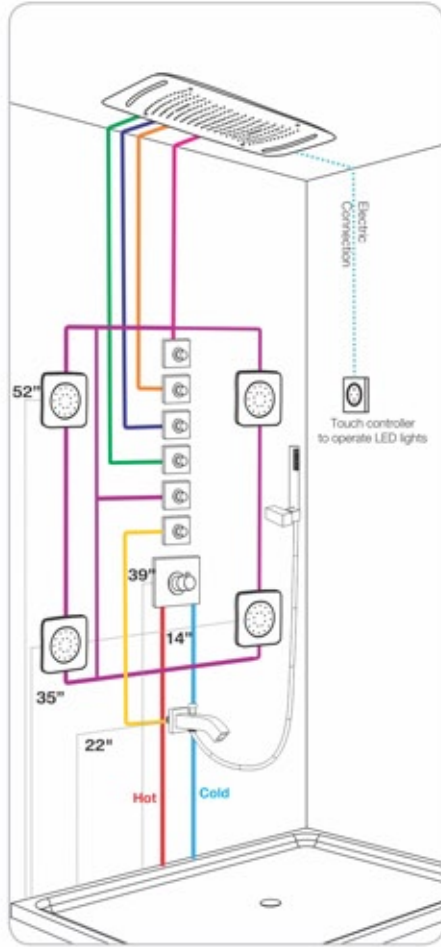

Installation Guidelines