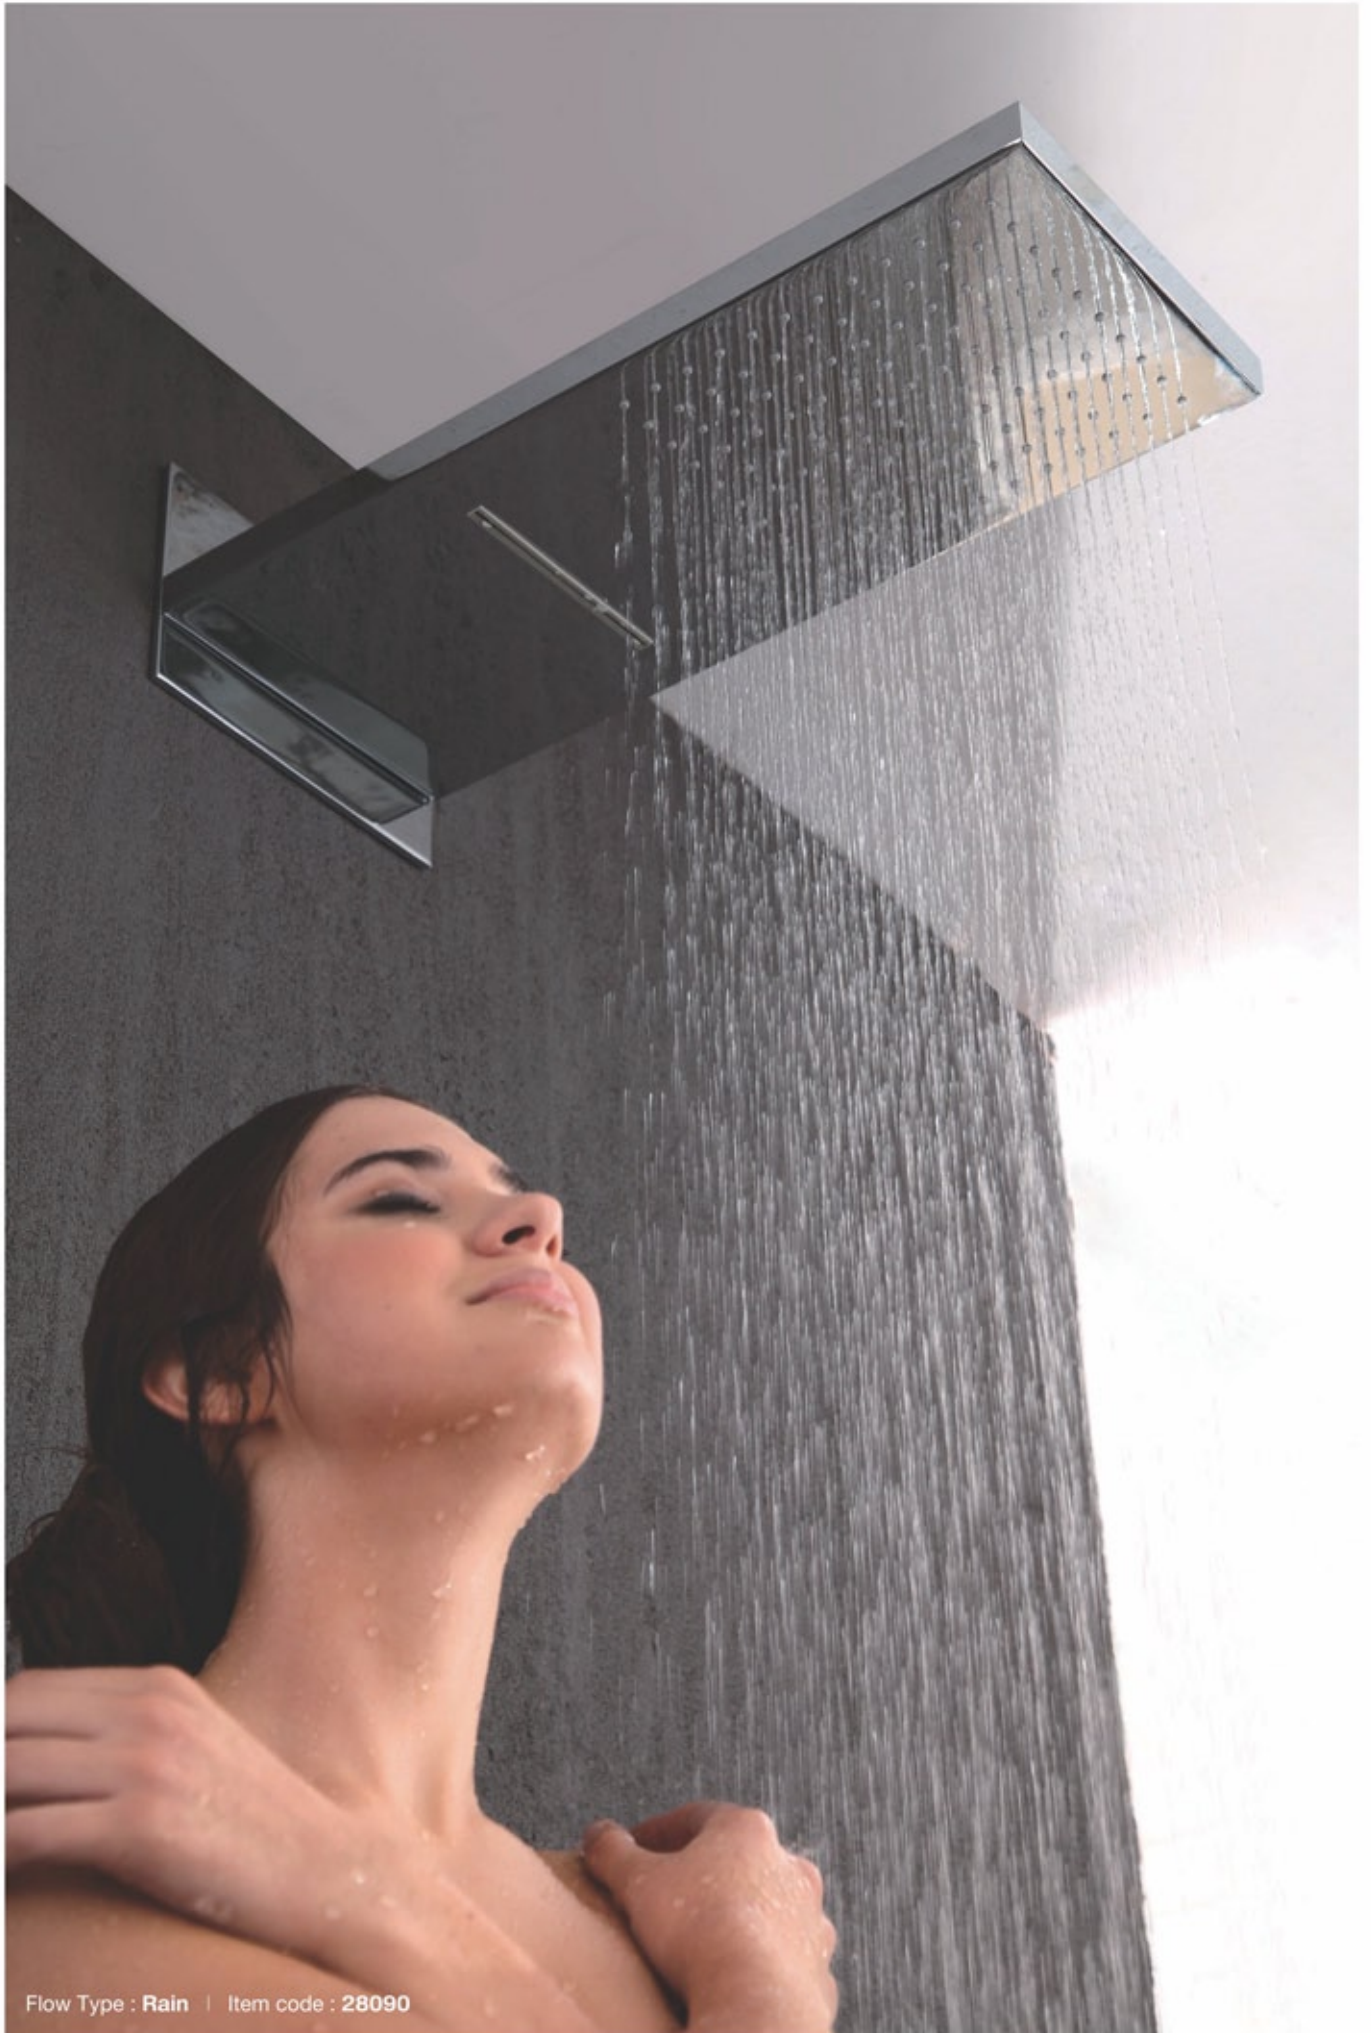

Flow Type : **Rain** | Item code : **28090**