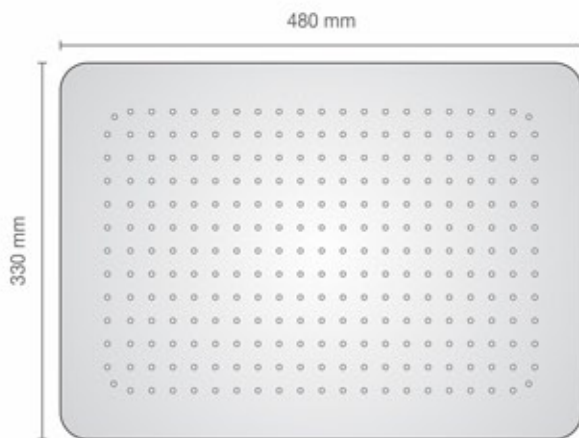

Concealed Ceiling Mounted Showers

item code 5104

Features

- Ceiling Mounted Shower System
- Flows : Rain
- Requires 1 supply line
- Shower made of 304 Stainless Steel with Chrome Finish
- Includes Installation kit for false ceiling with connecting hoses

Flows