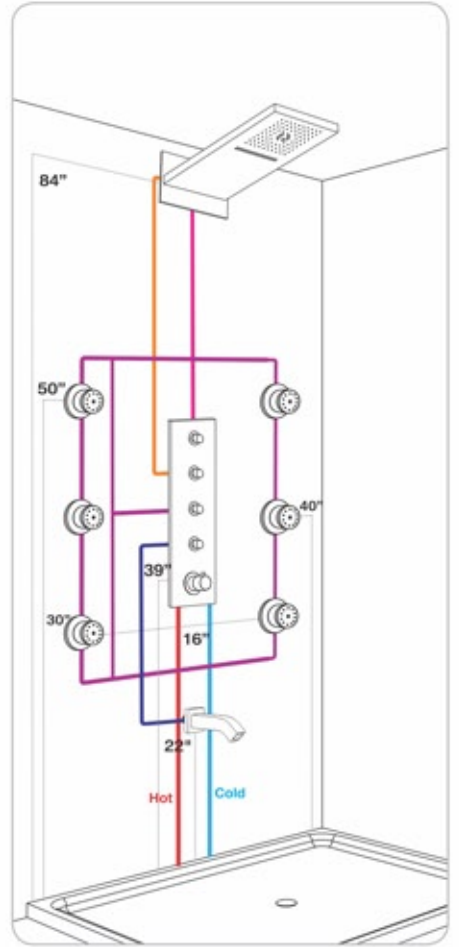

Installation Guidelines