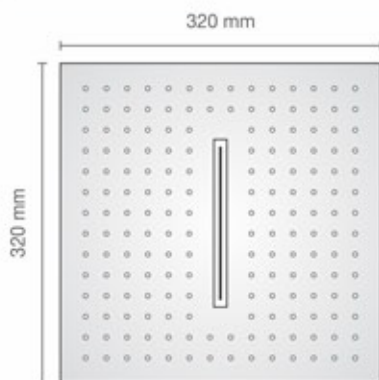

item code 5113

Features

- Ceiling Mounted Shower System
- Flows : Rain, Waterfall
- Requires 2 supply lines
- Shower made of 304 Stainless Steel with Chrome Finish
- Includes Installation kit for false ceiling with connecting hoses

Flows