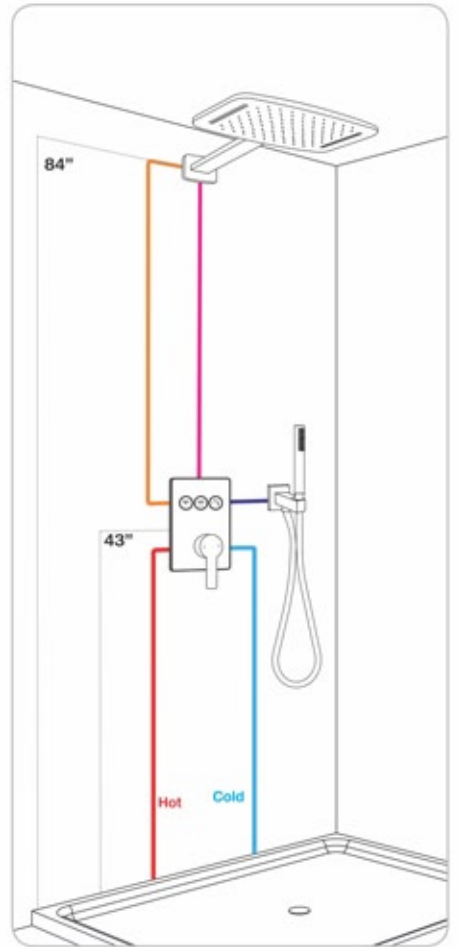

Installation Guidelines