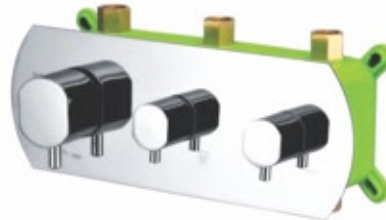

item code **2012**

Concealed Progressive Cartridge Diverter
with control unit for 4-outlets
Two functions can be operated simultaneously

Pressure Chart : item code 2012/2013

Bar	1	2	3	4	5
Litres/mins	12	17.5	21	25	28