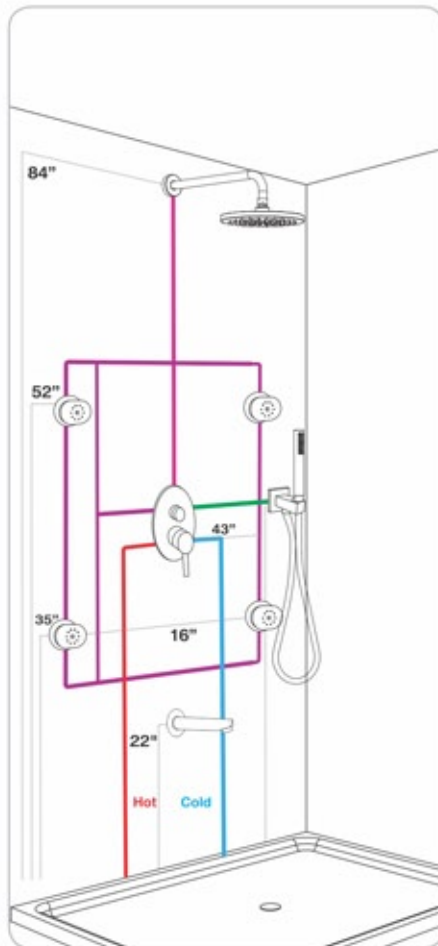

Installation Guidelines