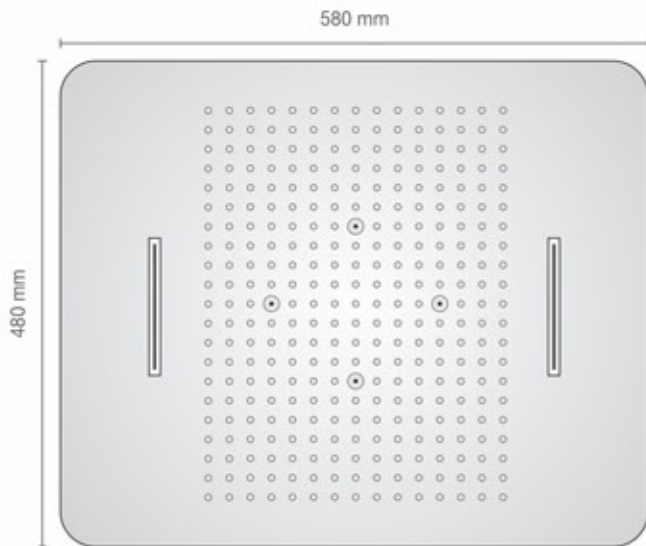

Concealed Ceiling Mounted Showers

Flows

item code **5107**

Features

- Ceiling Mounted Shower System
- Flows : Rain, Waterfall, Mist
- Requires 3 supply lines
- Shower made of 304 Stainless Steel with Chrome Finish
- Includes Installation kit for false ceiling with connecting hoses