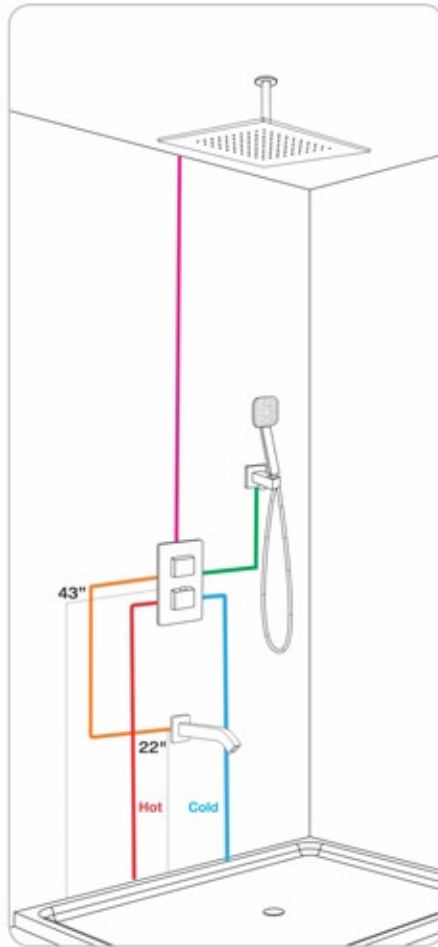

Installation Guidelines