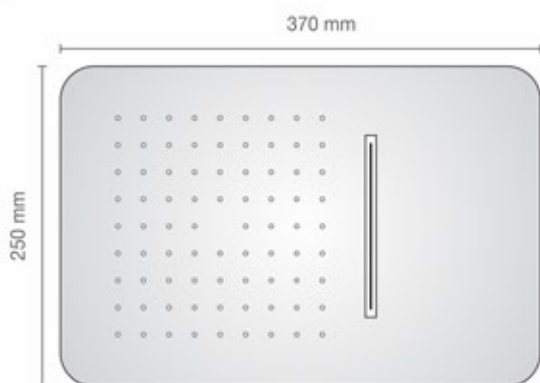

item code 5103

Features

- Ceiling Mounted Shower System
- Flows : Rain, Waterfall
- Requires 2 supply lines
- Shower made of 304 Stainless Steel with Chrome Finish
- Includes Installation kit for false ceiling with connecting hoses

Flows