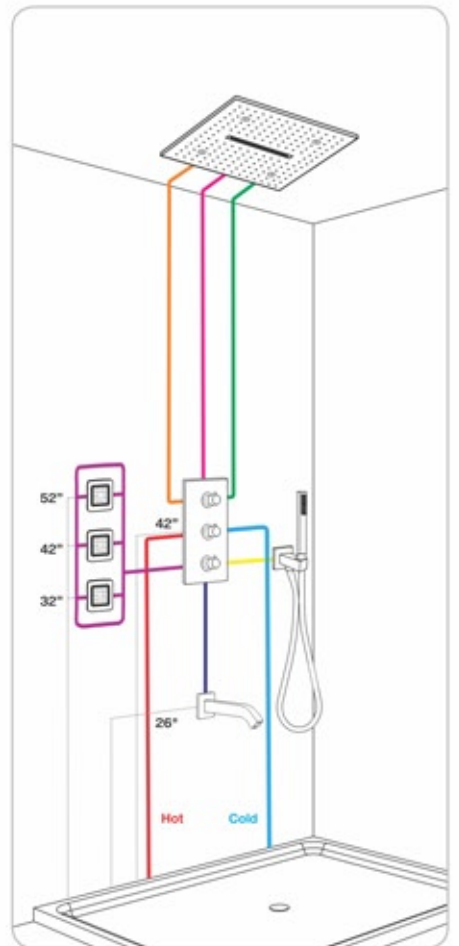

Installation Guidelines