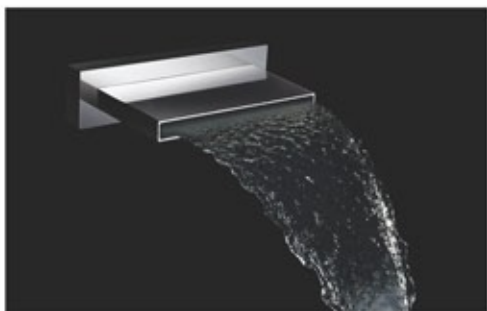

Waterfall Showers/Spouts

---

item code **1485**
Waterfall Shower
Size : 200 x 125 mm