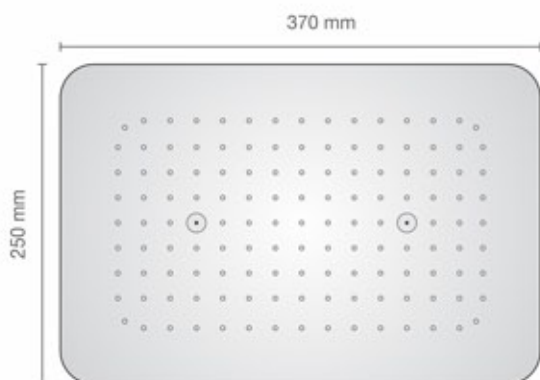

item code 5102

Features

- Ceiling Mounted Shower System
- Flows : Rain, Mist
- Requires 2 supply lines
- Shower made of 304 Stainless Steel with Chrome Finish
- Includes Installation kit for false ceiling with connecting hoses

Flows