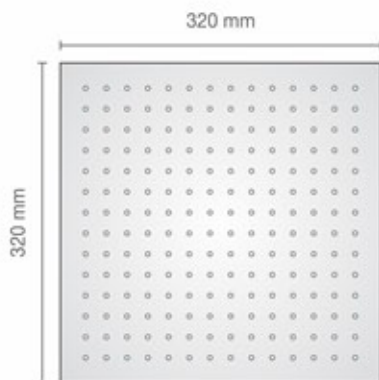

Flows

Rain

Waterfall

Mist

* Check page 87 for Shower Water-Flow Rate

Flow Type : Rain

Concealed Ceiling Mounted Showers

item code 5111