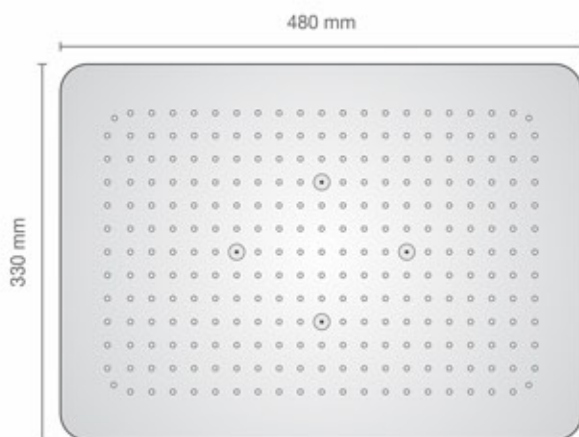

item code 5105

Features

- Ceiling Mounted Shower System
- Flows : Rain, Mist
- Requires 2 supply lines
- Shower made of 304 Stainless Steel with Chrome Finish
- Includes Installation kit for false ceiling with connecting hoses

Flows