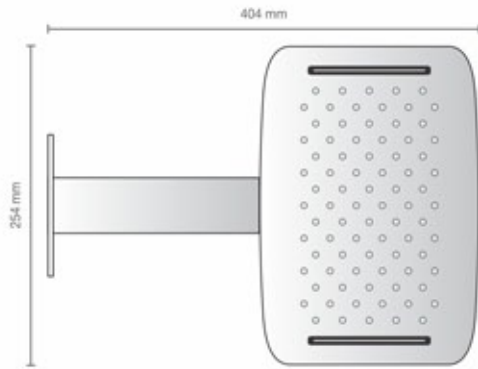

Multifunction Showers

item code **4024**

Two Function Brass Shower

Flow : Rain, Multi-Jet

Size : 404 x 254 mm

* Check page 87 for Shower Water-Flow Rate