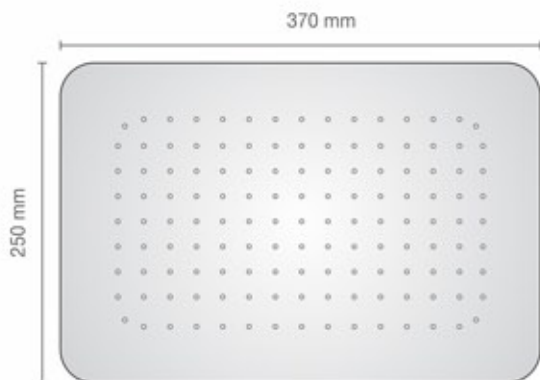

Flows

Rain

Waterfall

Mist

* Check page 87 for Shower Water-Flow Rate

Flow Type : Mist

Concealed Ceiling Mounted Showers

item code 5101