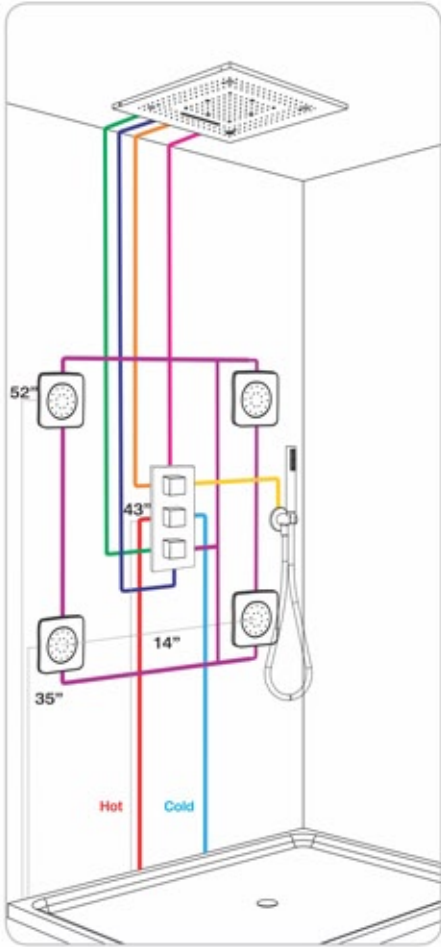

Installation Guidelines