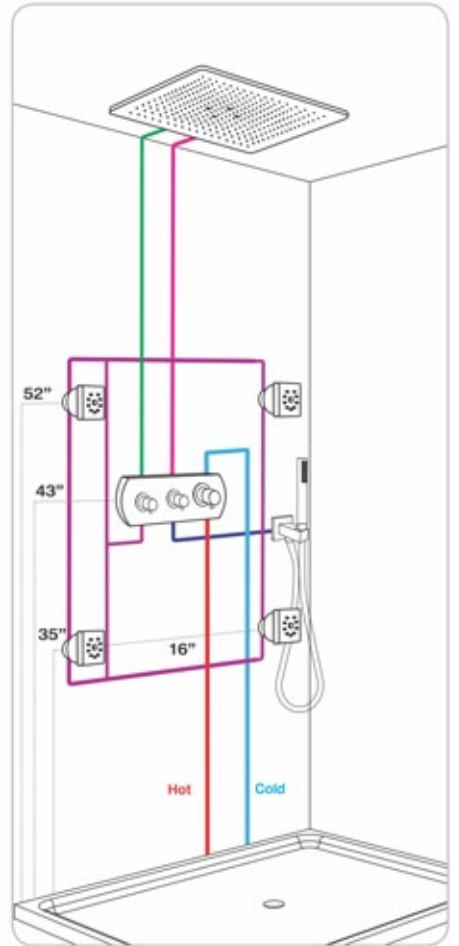

Installation Guidelines