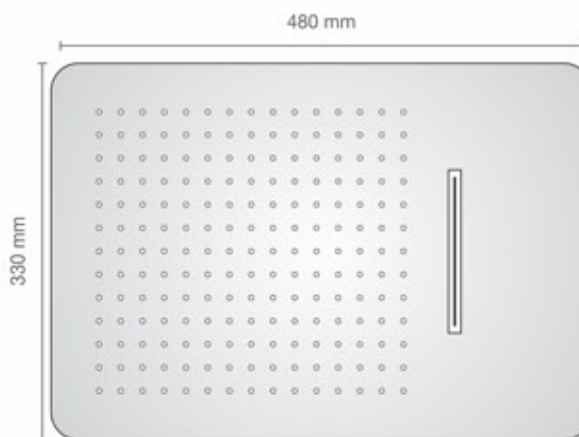

item code 5106

Features

- Ceiling Mounted Shower System
- Flows : Rain, Waterfall
- Requires 2 supply lines
- Shower made of 304 Stainless Steel with Chrome Finish
- Includes Installation kit for false ceiling with connecting hoses

Flows