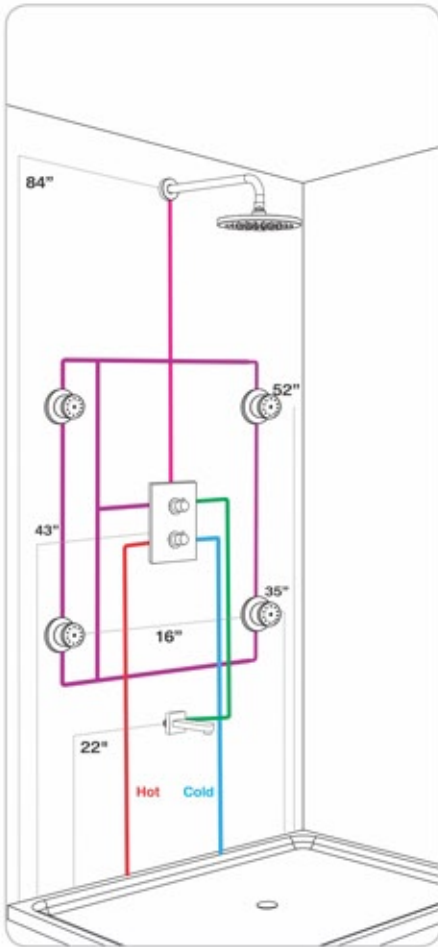

Installation Guidelines