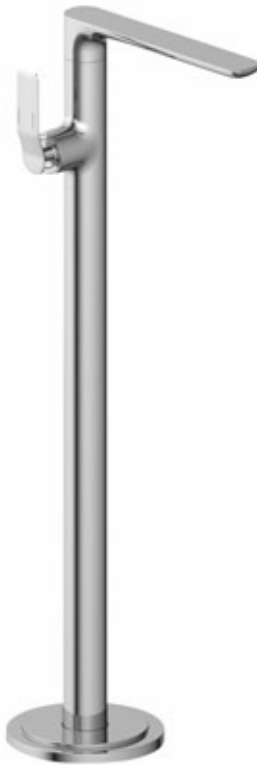

item code **2056**
Tall Brass Basin Mixer
(Pure Flow)

item code **2062**
Brass Basin Mixer

item code **2063**
Tall Brass Basin Mixer

Faucets Wash Basin Spouts

Item Code **1424**
Ceiling Mounted Basin Spout
Size : 1000 mm

Item Code **1425**
Wall Mounted Basin Spout
Size : 52 x 1005 mm

item code **1413**
Waterfall Basin Spout
Size : 180 x 80 x 70 mm

item code **2032**
Single Lever
Deusch Mixer

item code **2011**
Built-in (1/2")
Stop-cock

Faucets Floor Mounted Basin Mixers

Item Code **2020**
Floor Mounted Basin Mixer
Size : 1050 mm (42")

Item Code **2037**
Floor Mounted Basin Mixer
Size : 1050 mm (42")

KITCHEN FAUCET Series

This sink mixer combines state of the art design and workmanship. The faucet has a unique 3 way inlet system; a separate line allows for your filtered water to be selected without interfering with the regular hot and cold water, giving you the choice between hot & cold water from your mains, and cold & ambient fresh filtered water from your filtration system (typically installed under your sink, thus saving space!).