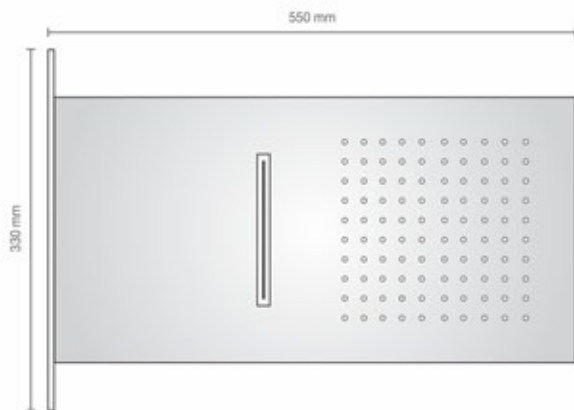

Two Function Brass Shower

Flow : Rain, Multi-Jet

Size : 404 x 254 mm

* Check page 87 for Shower Water-Flow Rate

item code **28090**

Two Function Brass Shower

Flow : Rain, Waterfall

Size : 550 x 330 mm