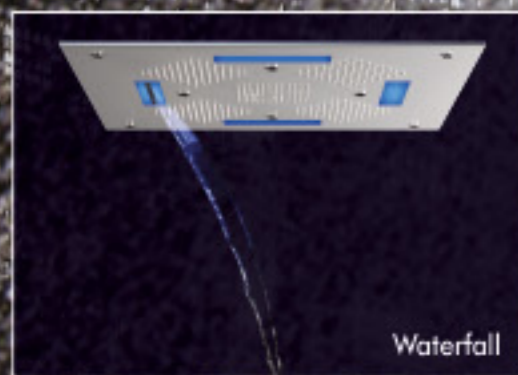

Model : GEMINI 2X
Size : 700 x 380 mm

Immerse Yourself in a World of
Relaxation And Wellness

Model : SPARK CX
Size : 630 x 630 mm

Functions:

Spark CX Shower + 4 Audi Jets + Thermo 6X Diverter + Celsa