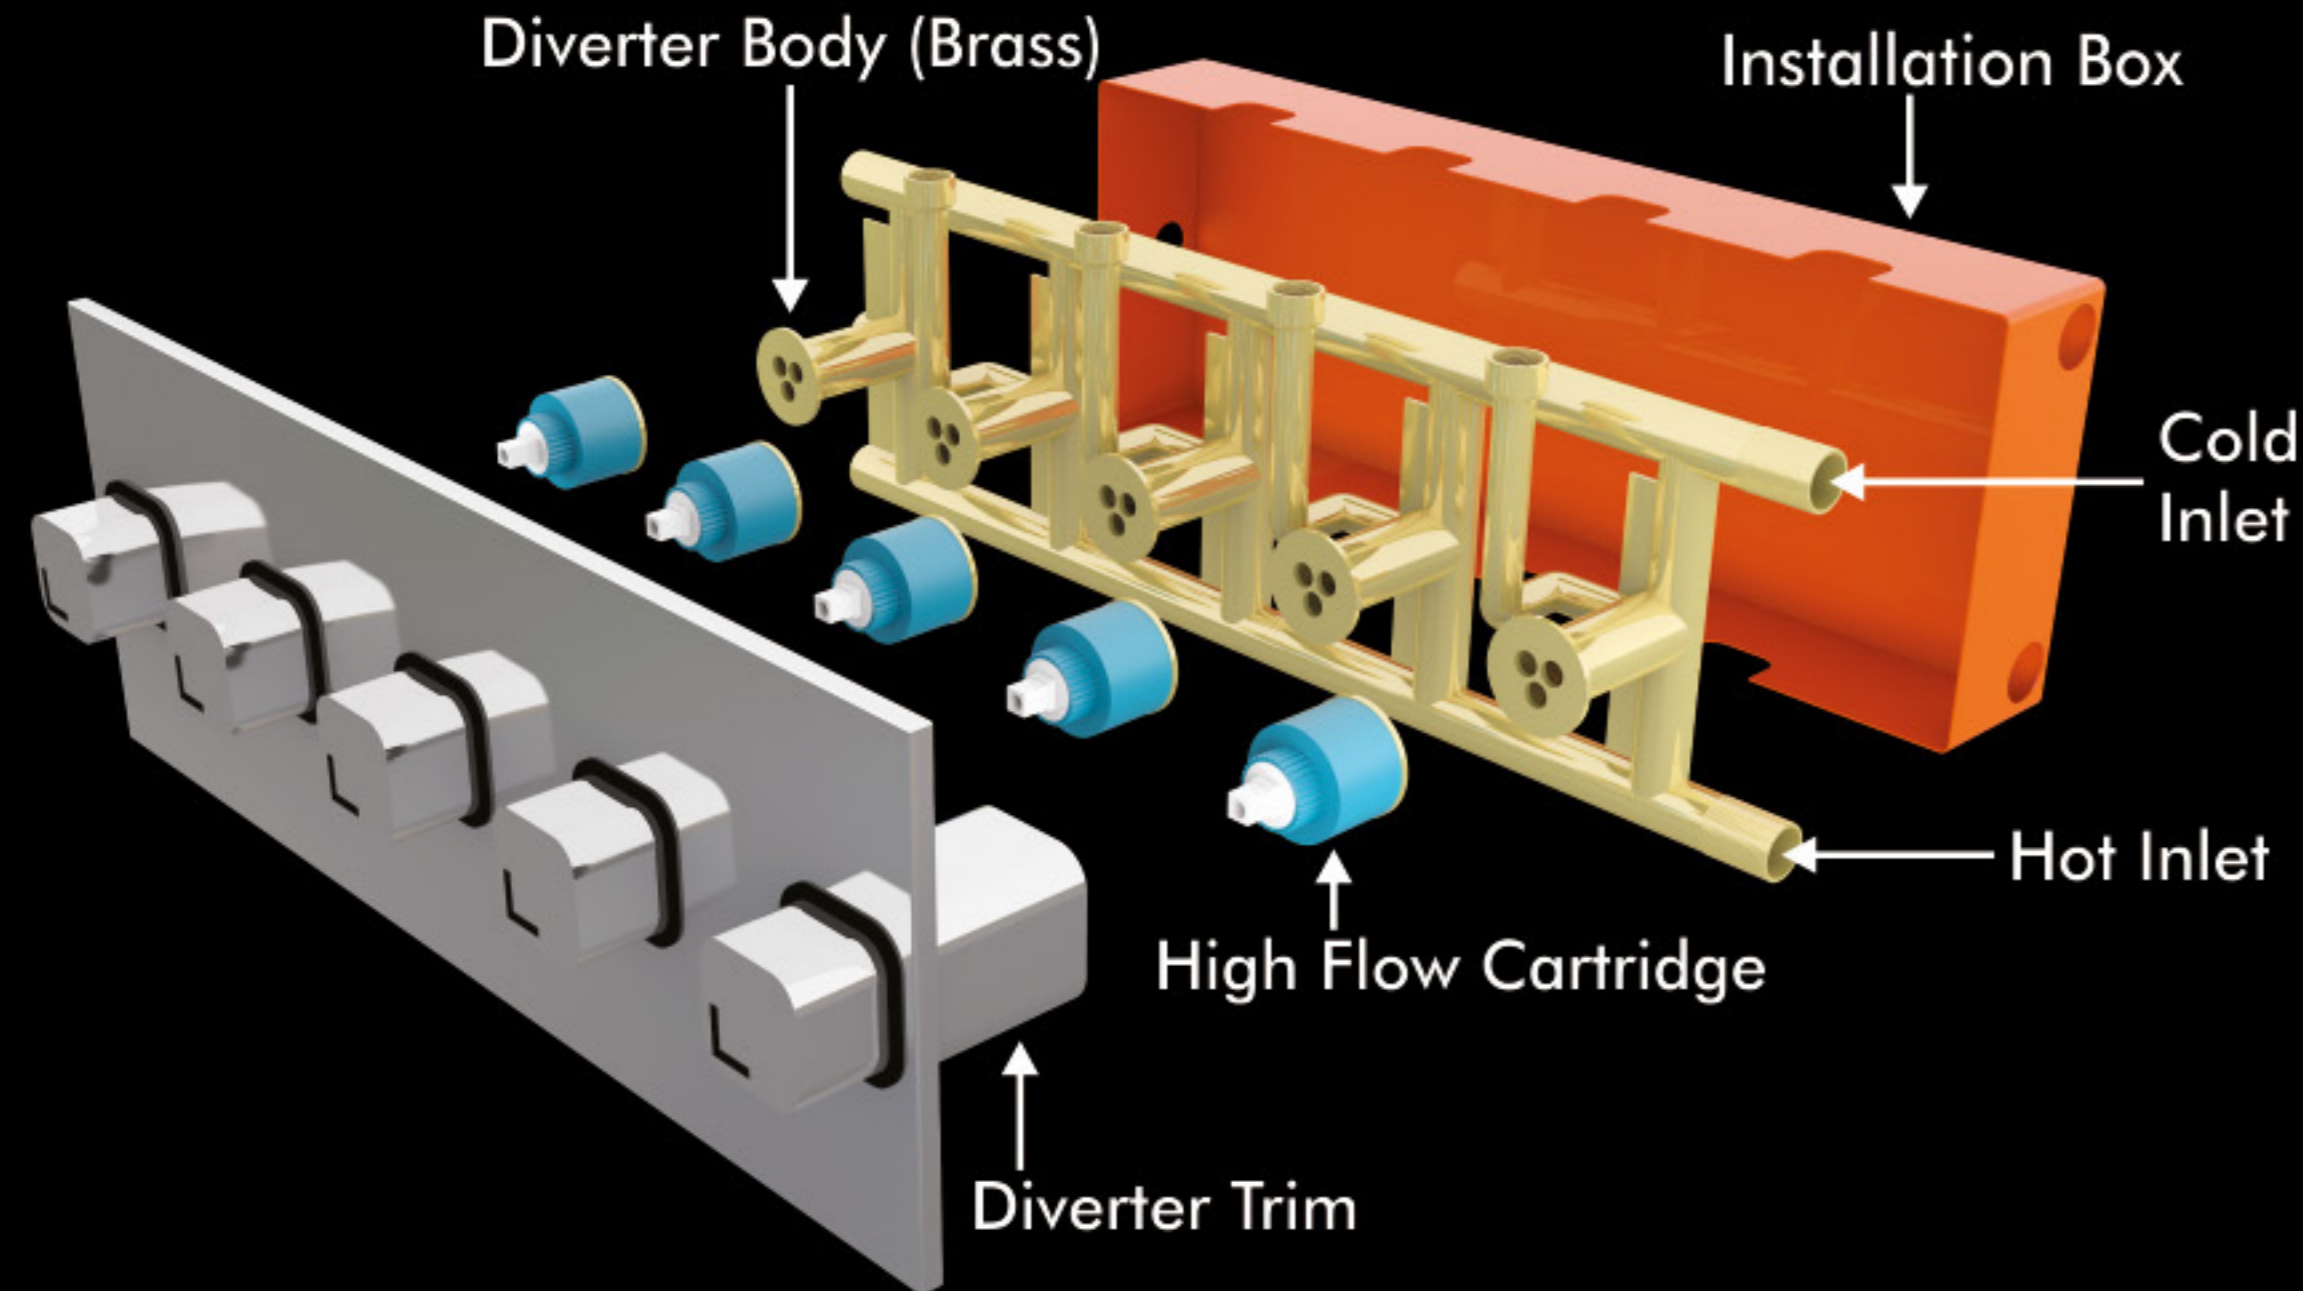

## Column

Column mode vertically hit the targeted area of your body you choose either head or shoulder. Anyone can re-energised after the column massage bath.

## Spa Maxx Touch

Customise Your Spa Wellness Experience with Steam Bath, Different modes of Shower, Soothness of Music Therapy & Different Benefits of Chromotherapy.

- Two in one control touch (Digital Touch Diverter + Steam Generator Touch)
- Seven mode for shower

## HIGH FLOW DIVERTERS

**Colston high flow** diverters are trend setter as well as revolutionary in the era of modern and luxurious life style, Which gives you Spa like showering experience.

### Brass Body:

The faucet body of Colston diverters are made of high quality brass, In order to make Colston diverter to endure the super high water pressure in the long time.