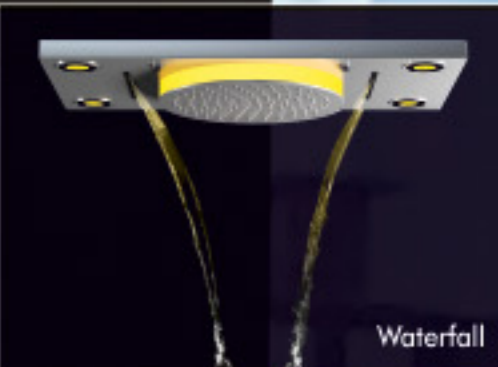

3D Shower

Model : MERRY DX
Size : 600 x 600 mm

Functions:

Rain

Mist

Merry DX Shower + 4 Audi Jets + Vivo Diverter

1271

Dual
Level Shower

Model : NEXA X
Size : 550 x 300 mm

Rain

Mist

Waterfall

Nexa X Shower + 4 Xylo Jets + Thermo 6X Diverter + Celsa

1281