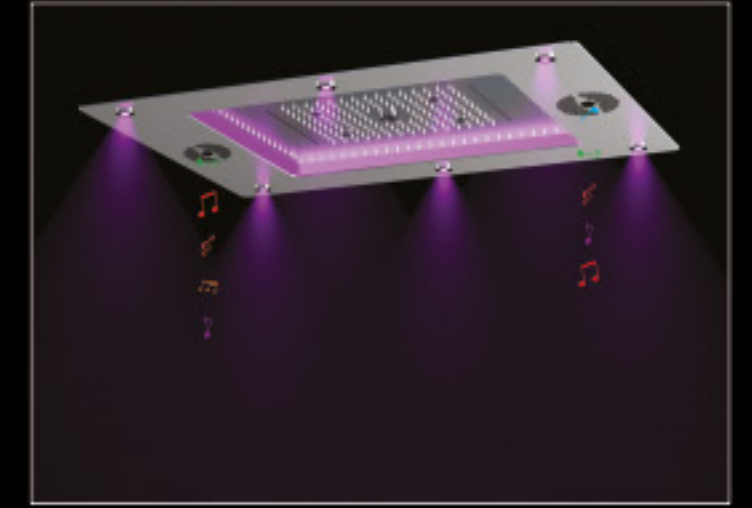

## Column

Column mode vertically hit the targeted area of your body you choose either head or shoulder. Anyone can re-energised after the column massage bath.