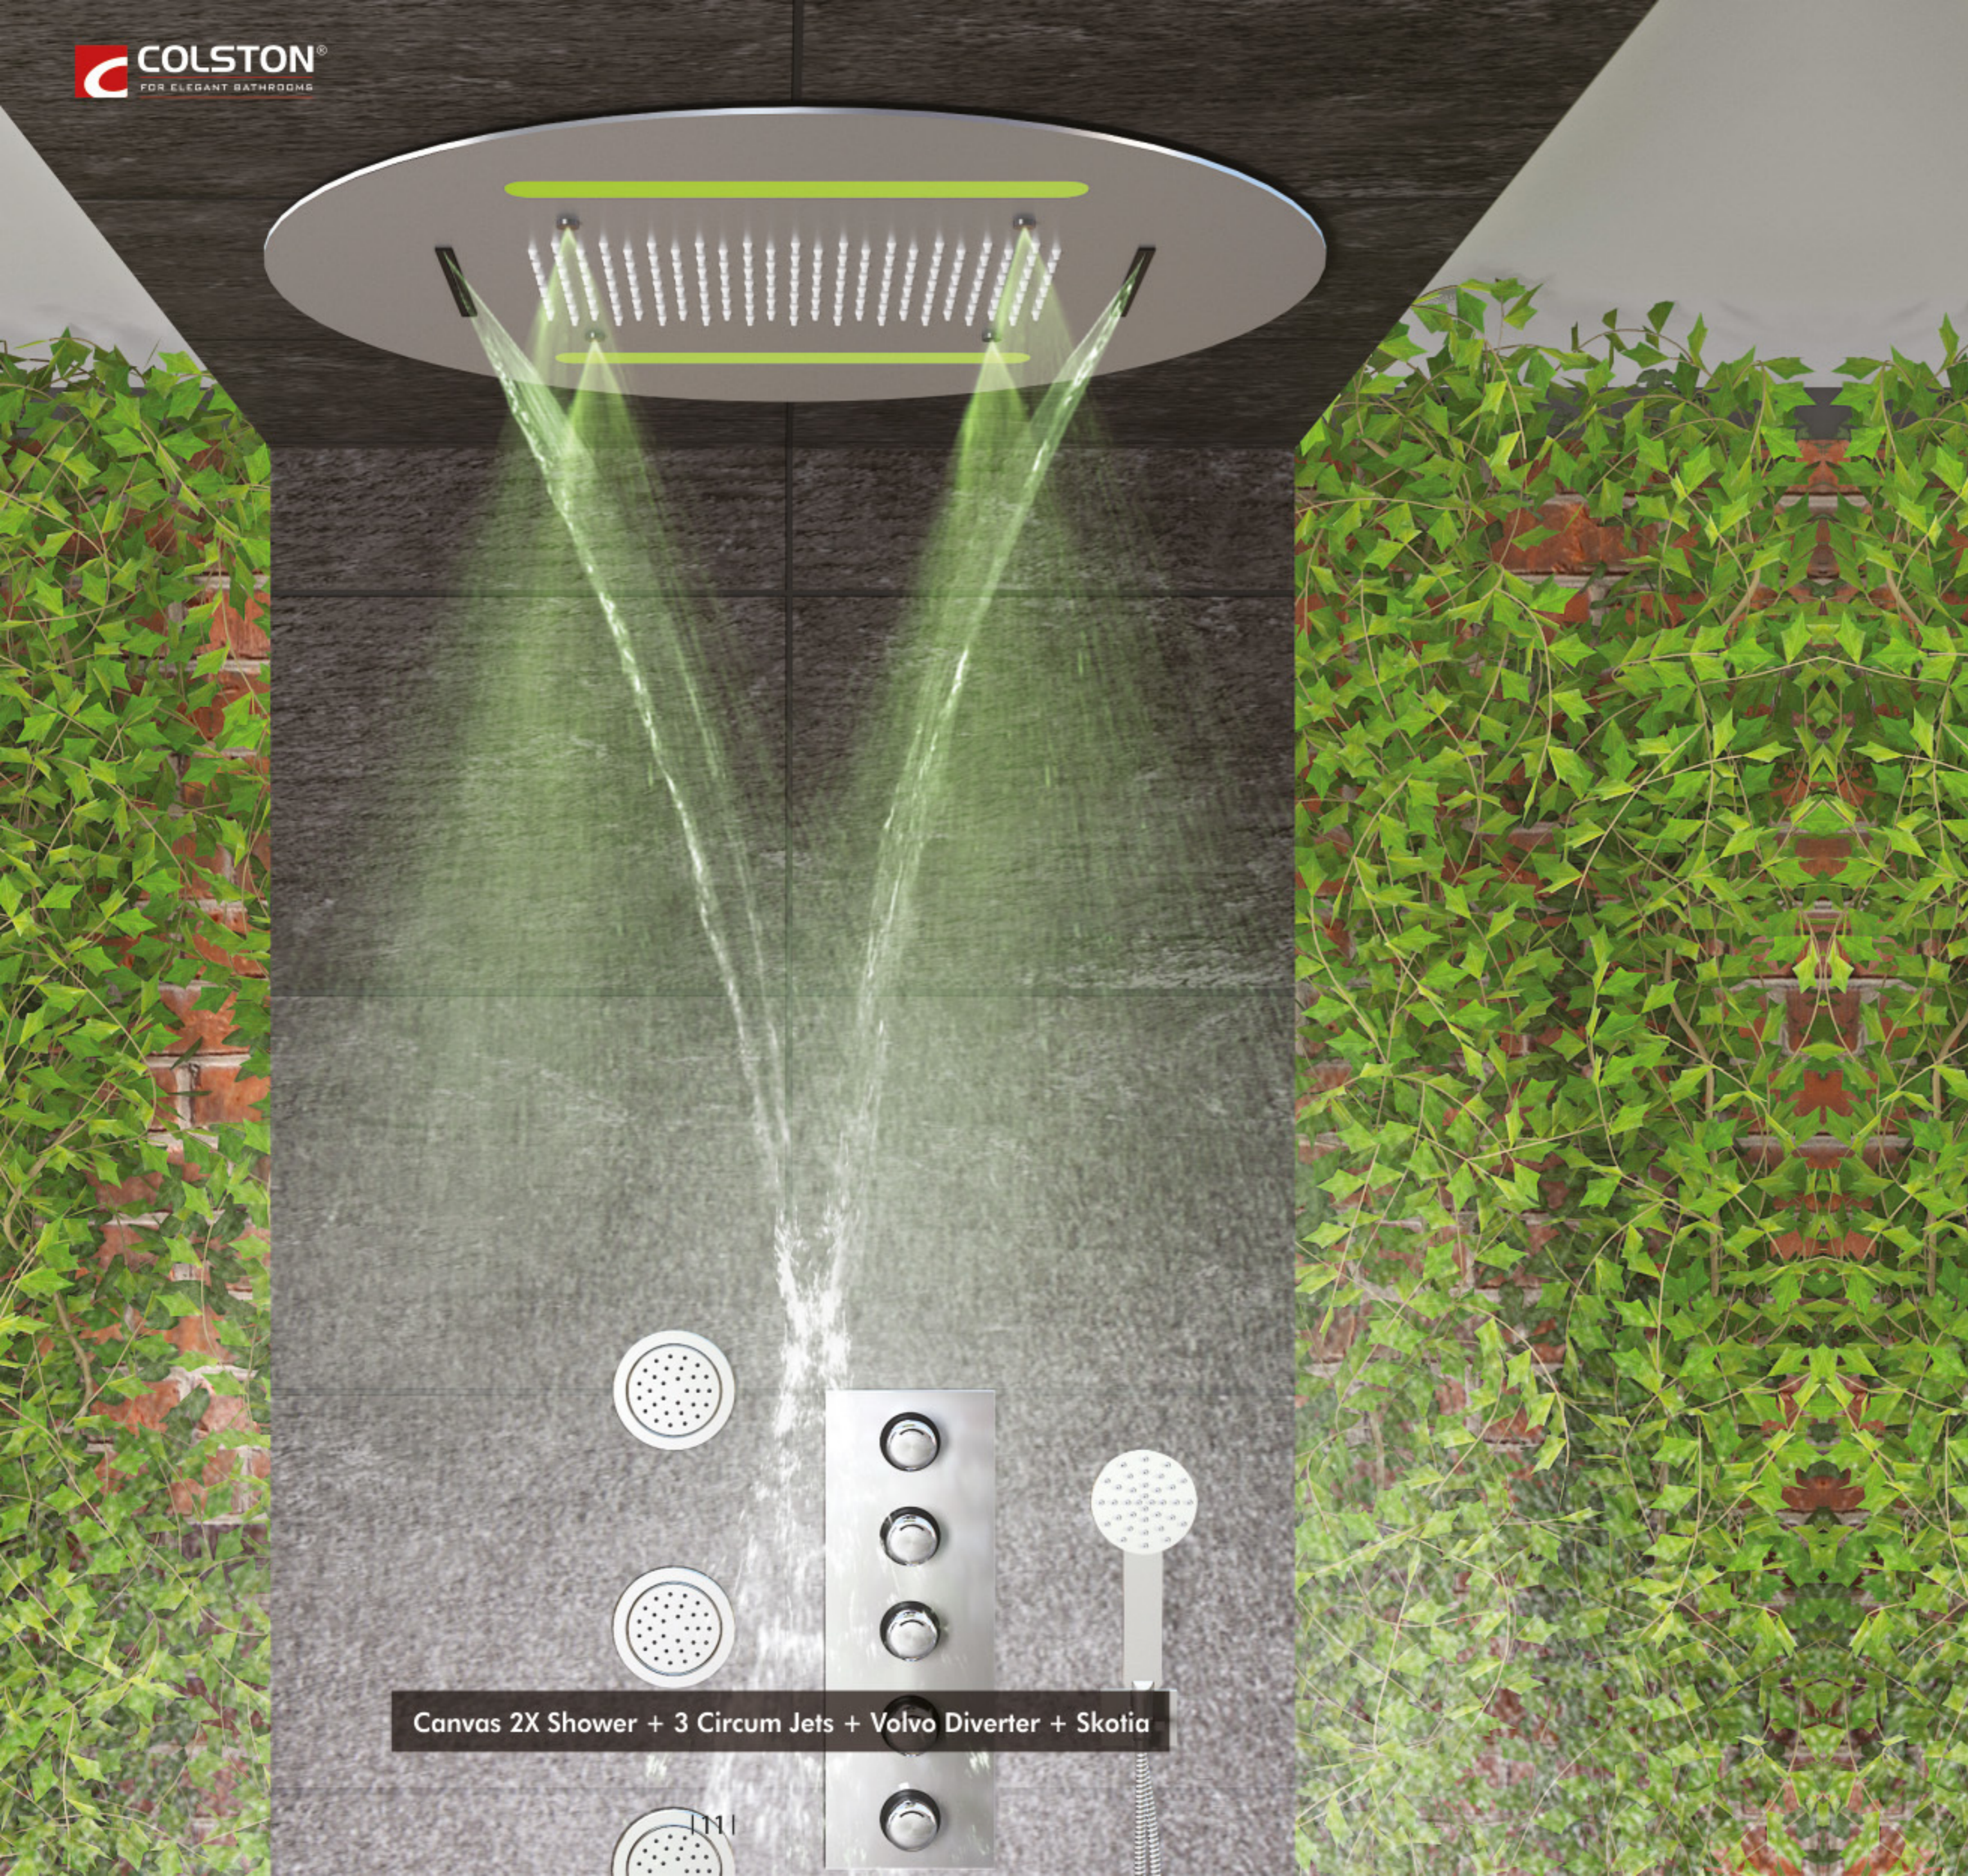

## WISDOM CX

Perfection is represented by details. Pleasing and fashionable profile, comfortable and convenient use make your shower head absolutely perfect and incarnate our meticulous care.

Size : 800 x 600 mm

Rain shower

LED Waterfall

Rain Intense

Mist

Wisdom CX Shower + 3 Benz Jets + Eco Diverter

Canvas 2X Shower + 3 Circum Jets + Volvo Diverter + Skotia