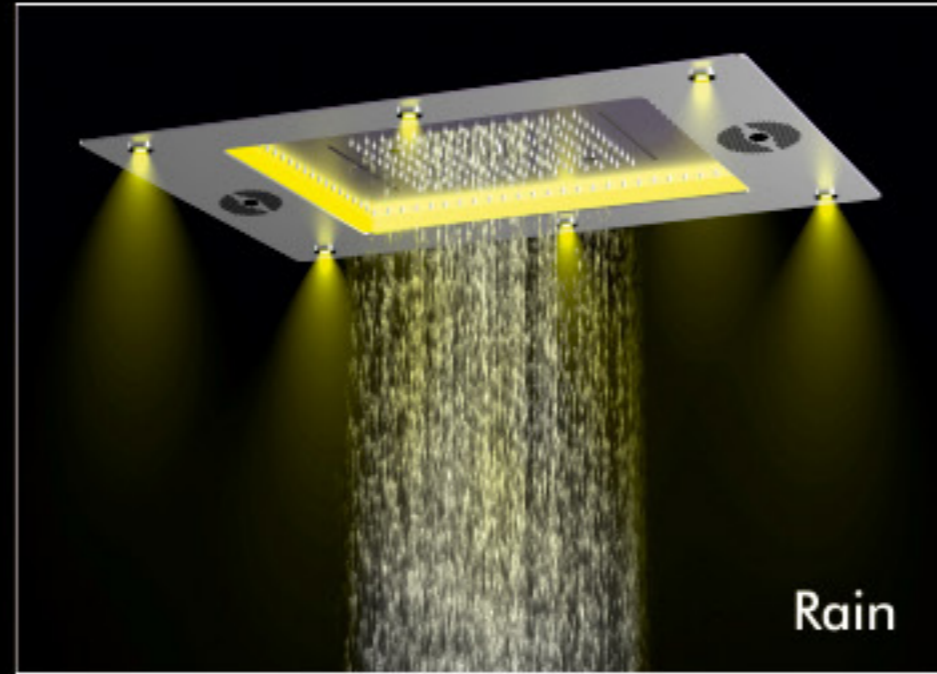

AMIGO MX

Size : 1000 x 750 mm

Shower with Ceiling Kit & Remote