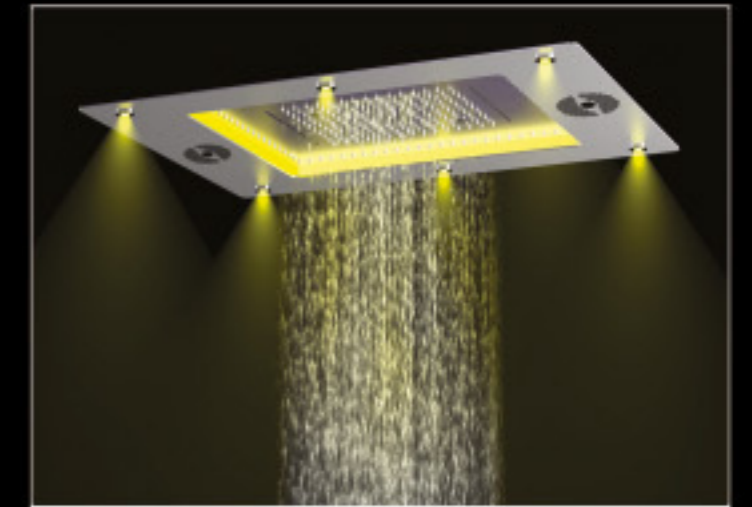

## Rain

Rain mode is the right option to enjoy your favourite rainy season in your own private bathroom space.

## Waterfall

With the waterfall mode, you can experience the luxury of nature's own waterfall in your bathroom space.

## Column

Column mode vertically hit the targeted area of your body you choose either head or shoulder. Anyone can re-energised after the column massage bath.