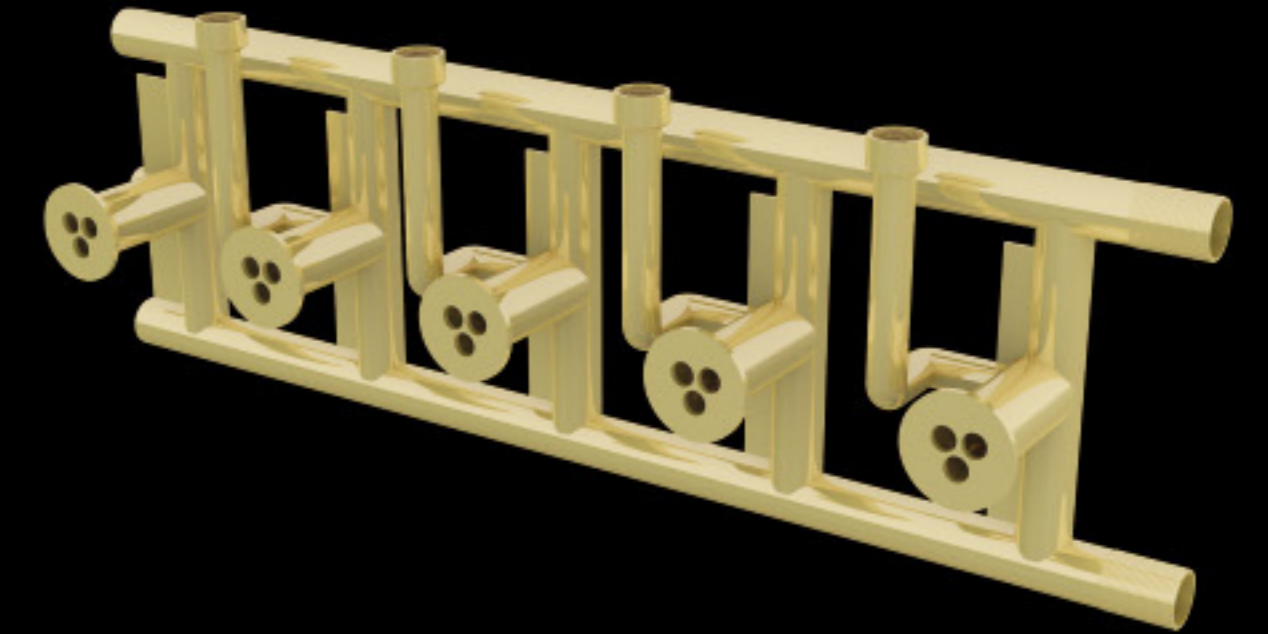

## Column

Column mode vertically hit the targeted area of your body you choose either head or shoulder. Anyone can re-energised after the column massage bath.

### Brass Body:

The faucet body of Colston diverters are made of high quality brass, In order to make Colston diverter to endure the super high water pressure in the long time.