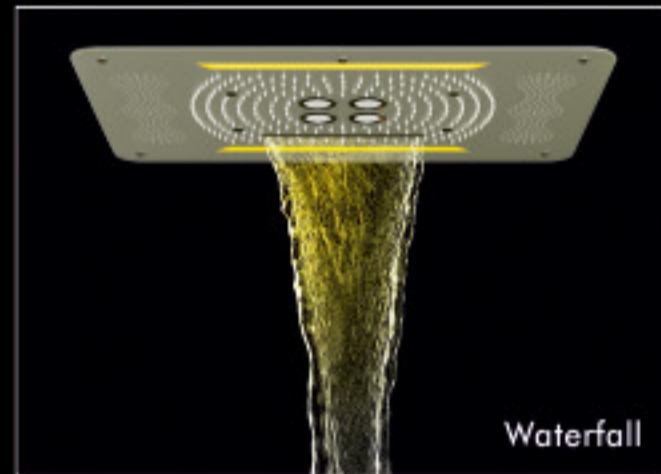

CHICAGO 2X

Size : 800 x 600 mm

Functions: