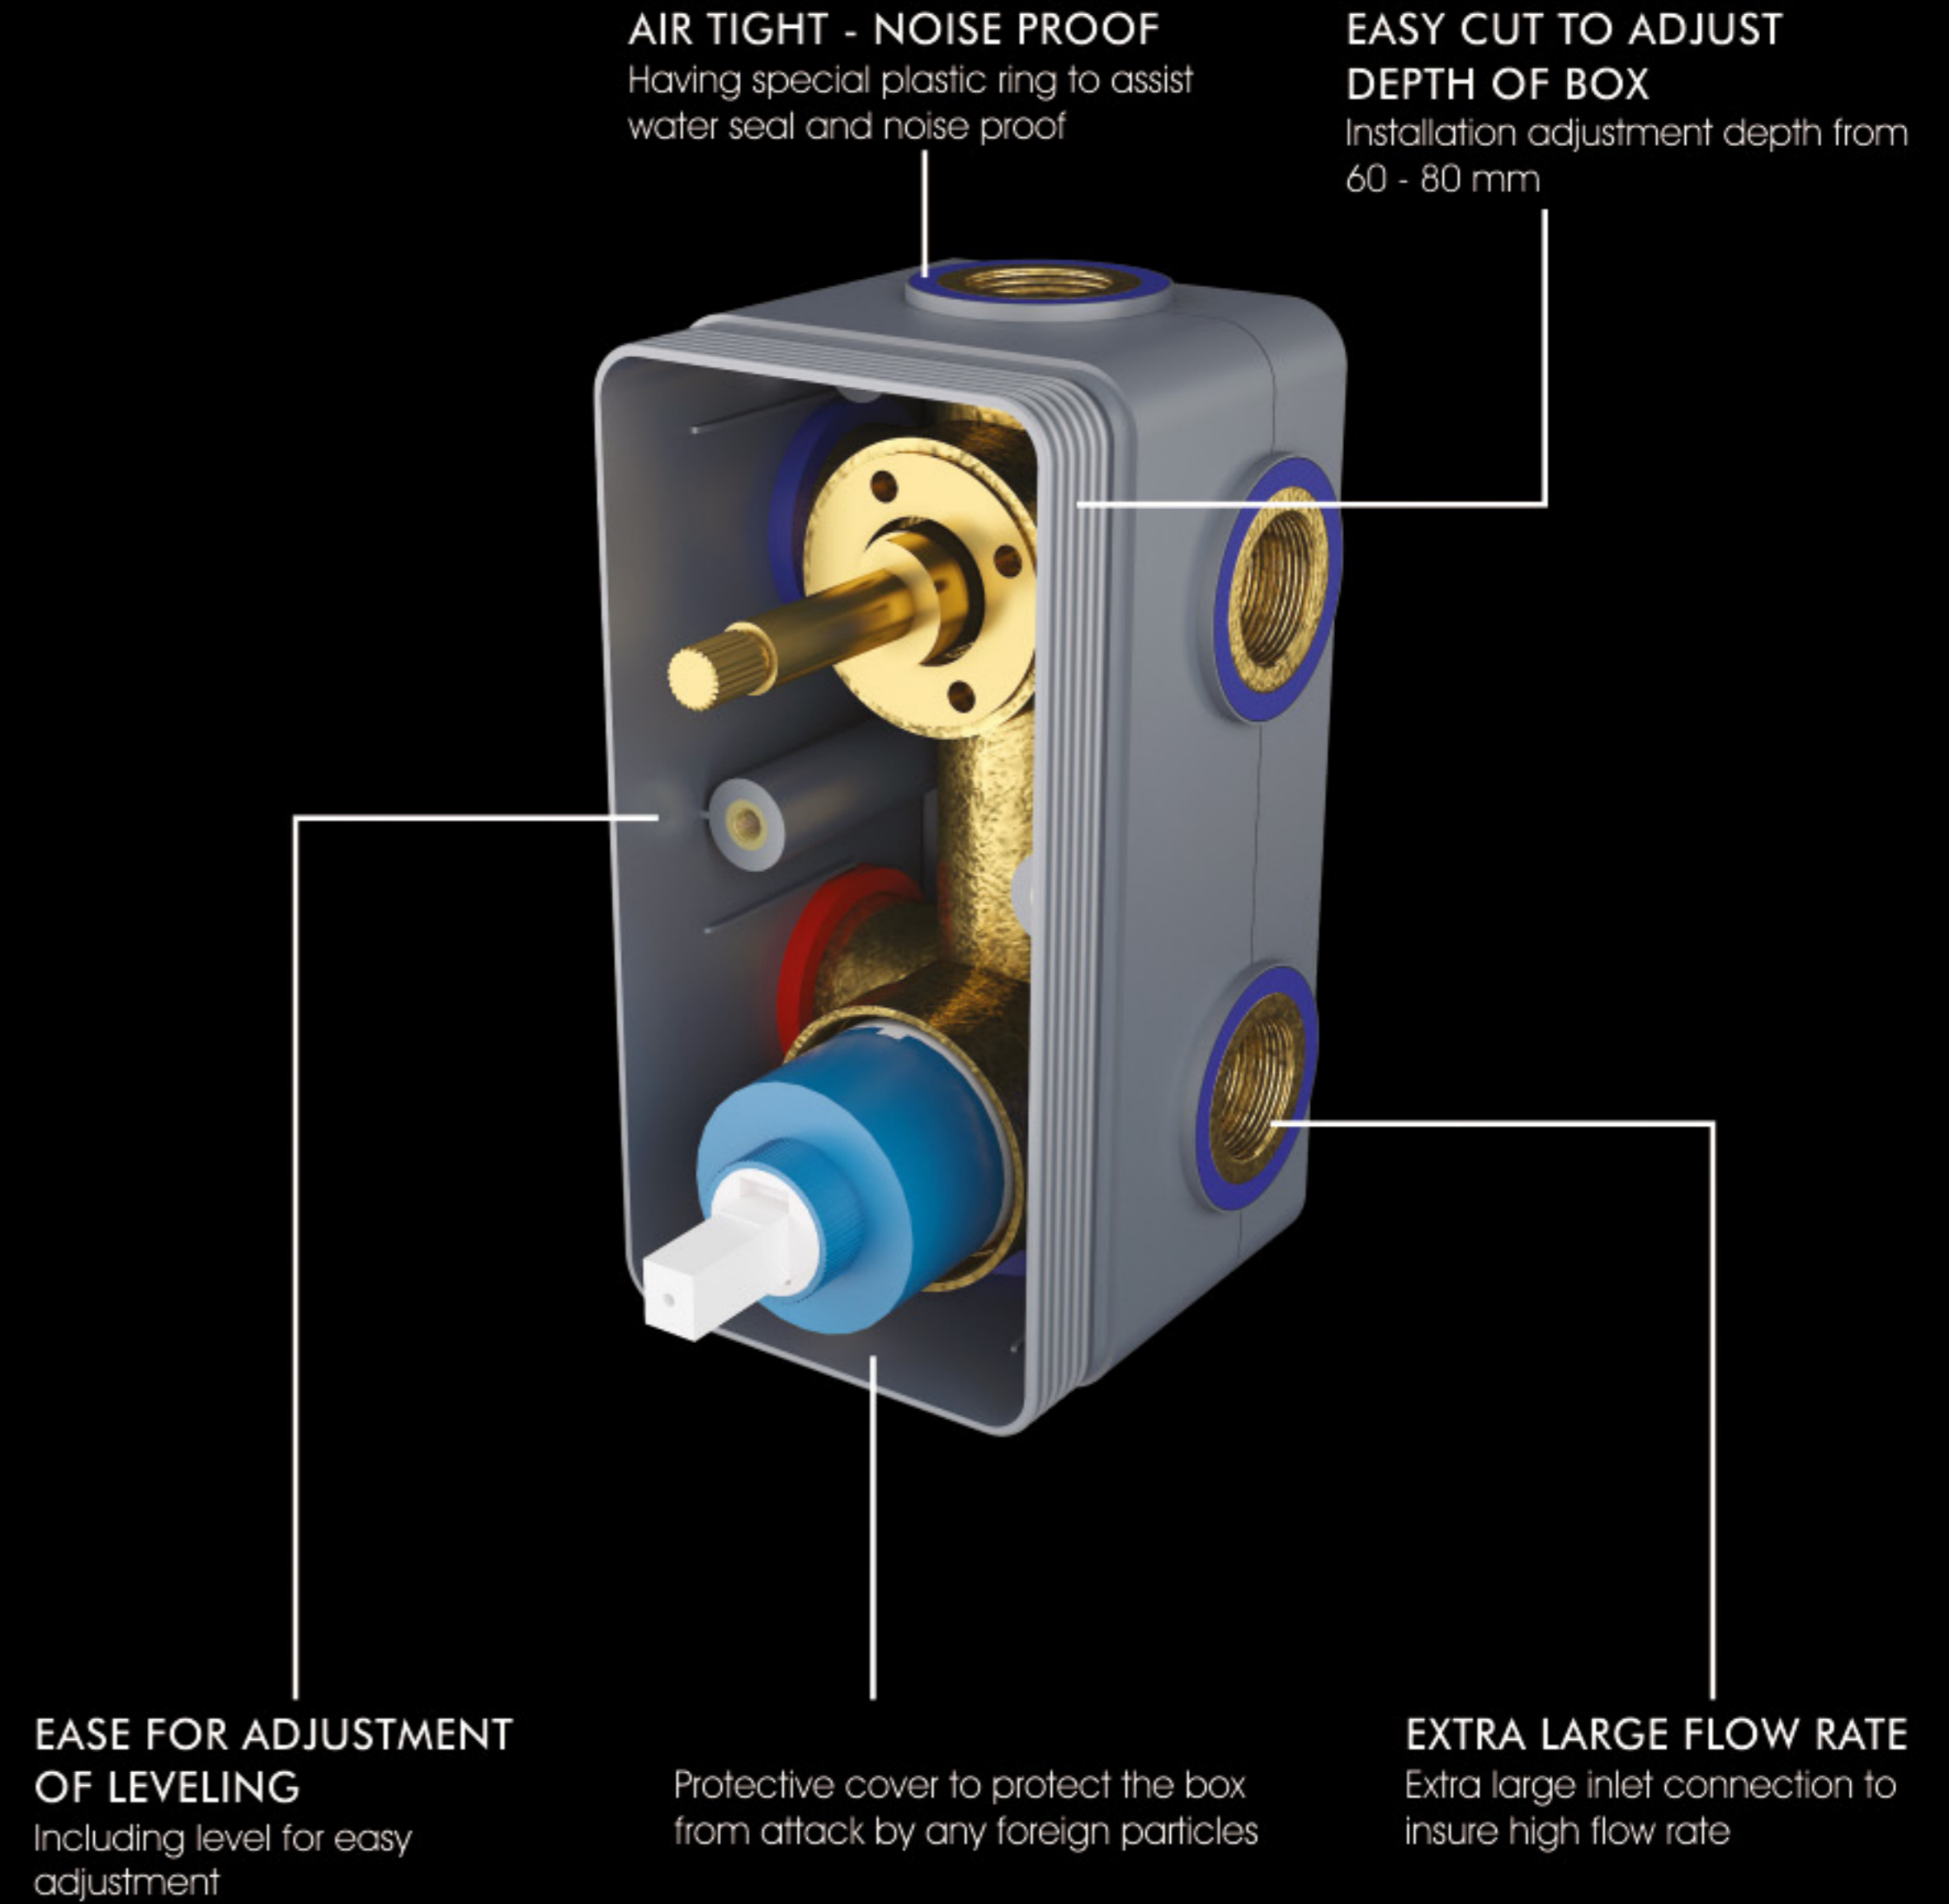

SUPERSONIC MIXER BOX

Mixer box available in Supersonic diverter and Maxx thermo mixer