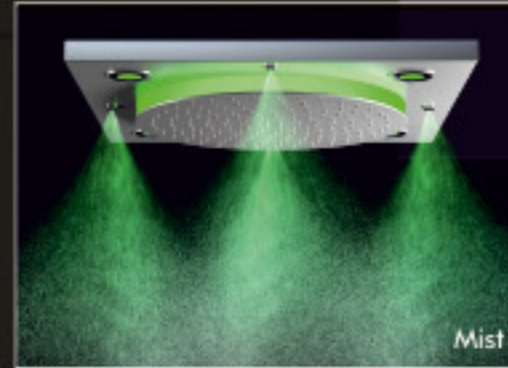

*Dual
Level Shower*

Neon X Shower + 4 Aqua Jets + Vivo Diverter

Model : NEON X
Size : 500 x 500 mm

3D Shower

Model : MERRY DX
Size : 600 x 600 mm

Model : WALES DX
Size : 600 x 600 mm

Model : NEON X
Size : 500 x 500 mm

Model : NEXA X
Size : 550 x 300 mm

Dual Level Shower