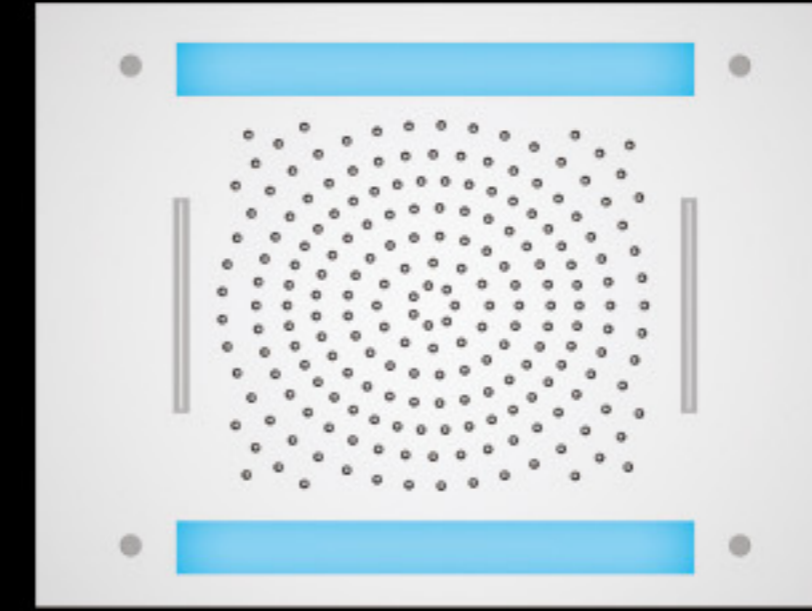

Model : CASA 2X
Size : 600 x 450 mm