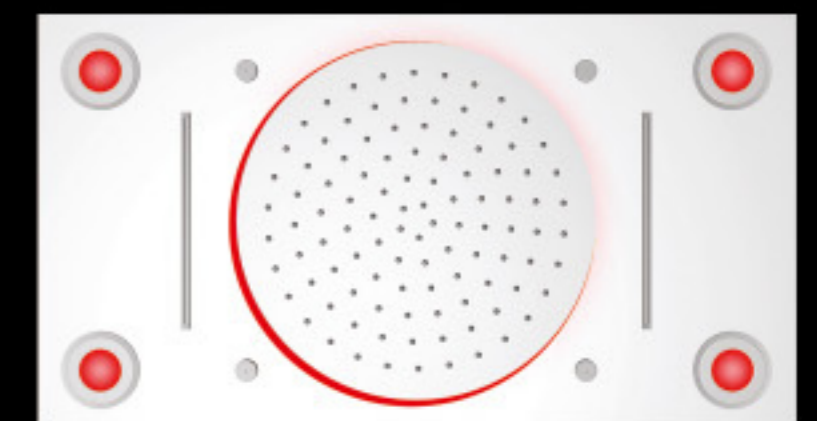

Model : NEXA X
Size : 550 x 300 mm

Dual Level Shower