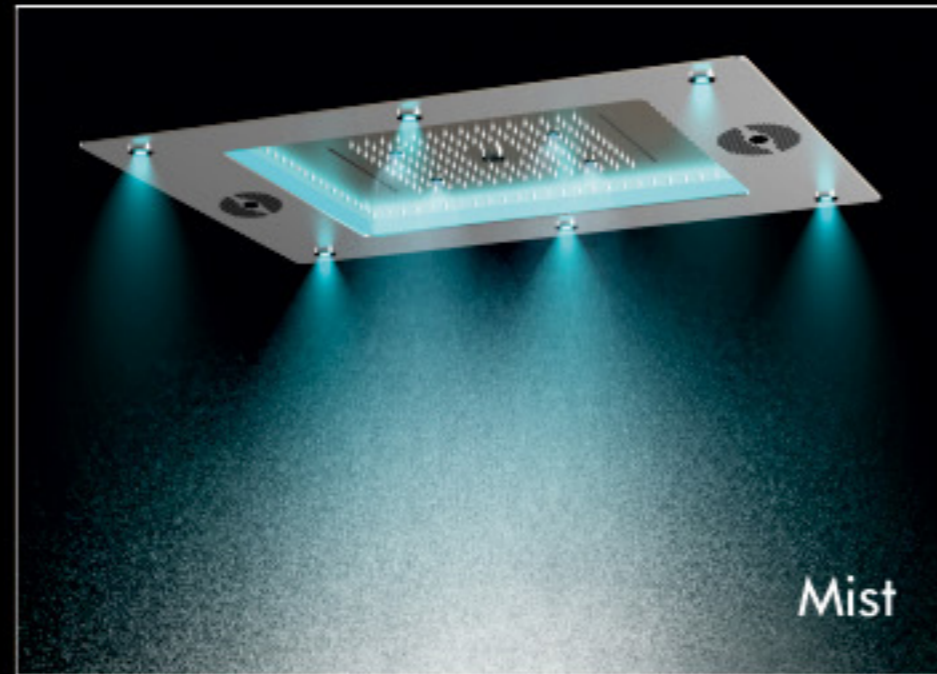

### Installation Box:

Installation box makes quick and symmetrical installation. Just as you would expect from a perfect concealed system and from Colston, the partner to sanitary professional.

Note: Installation box available in Eco, Nano, Mega, Thermo 6X, Vivo & Supersonic.

# AMIGO MX

Size : 1000 x 750 mm

Shower with Ceiling Kit & Remote