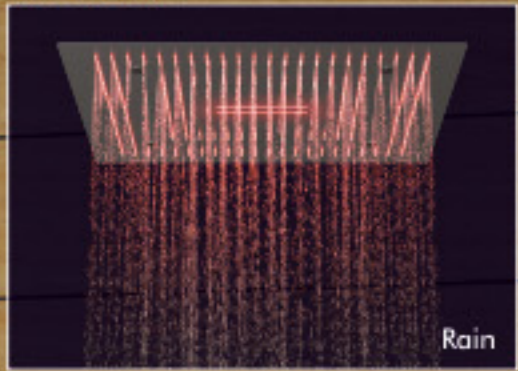

Model : ORION  
Size : 600 x 600 mm

Functions:

Rain

Mist

Dual LED Waterfall

Nozzle Chromotherapy Shower

Orion Shower + 4 Audi Jets + Thermo 6X Diverter + Celsa

Wi-Fi RGB Controller  
with Mobile App

## Dual Level Shower

Model : SAVIO  
Size : 520 x 500 mm

Functions:

Rain

Mist

Waterfall

Nozzle Chromotherapy Shower

Savio Shower + 4 Aqua Jets + Supersonic Diverter

Functions:

Rain

Mist

LED Waterfall

Model : ATLANTA MIST  
Size : 400 x 400 mm

Atlanta Mist Shower + 4 Elza Mist Jets + Nano Diverter

Nozzle Chromotherapy Shower

3D Shower