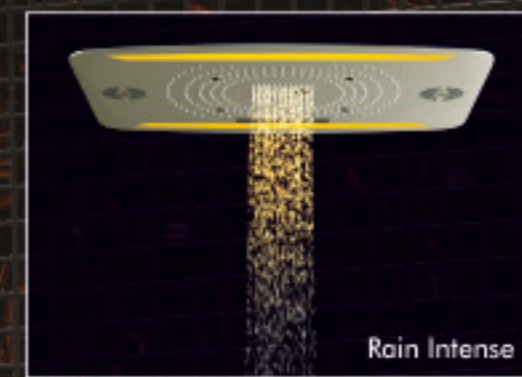

RAIN CURTAIN

RAIN

MUSIC SPEAKER

COLUMN

CHROMOTHERAPY  
LIGHT

Bluetooth  
Connectivity

**Functions:**

**Model : AMIGO MX**  
Size : 1000 x 750 mm