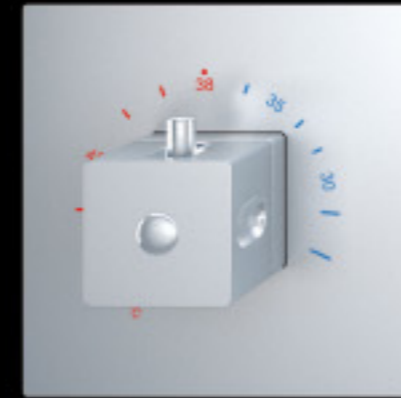

Model : FOREST SQ
Hot & Cold Thermostatic mixer with Installation Box