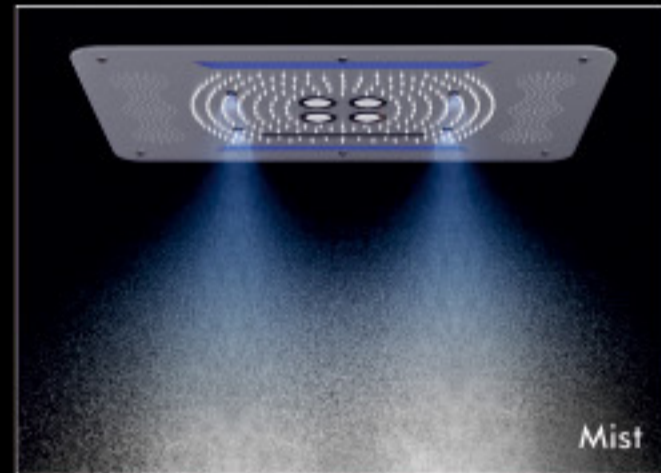

CHICAGO 2X

Size : 800 x 600 mm

Functions: