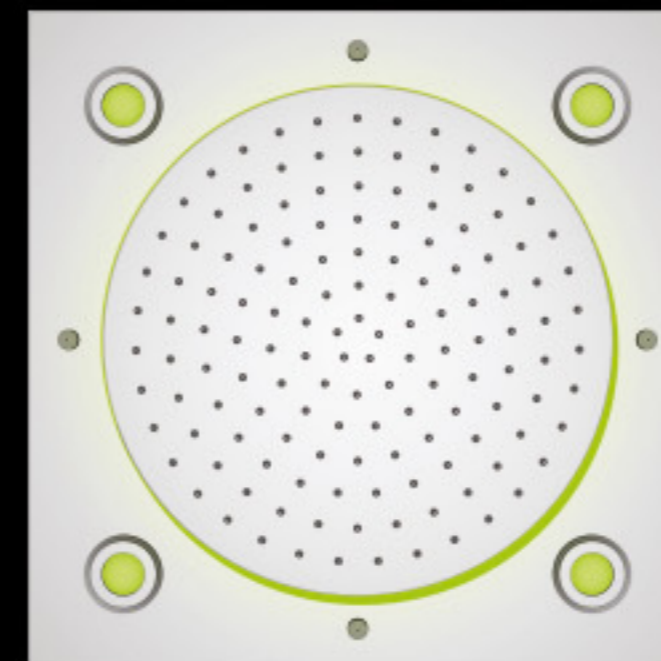

Model : NEON X
Size : 500 x 500 mm