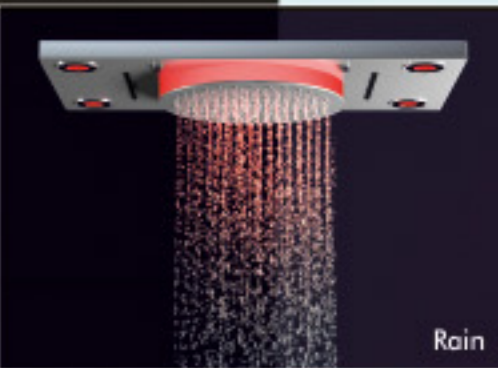

Functions:

Rain

Mist

Merry DX Shower + 4 Audi Jets + Vivo Diverter

1271

Dual  
Level Shower

Model : NEXA X  
Size : 550 x 300 mm

Rain