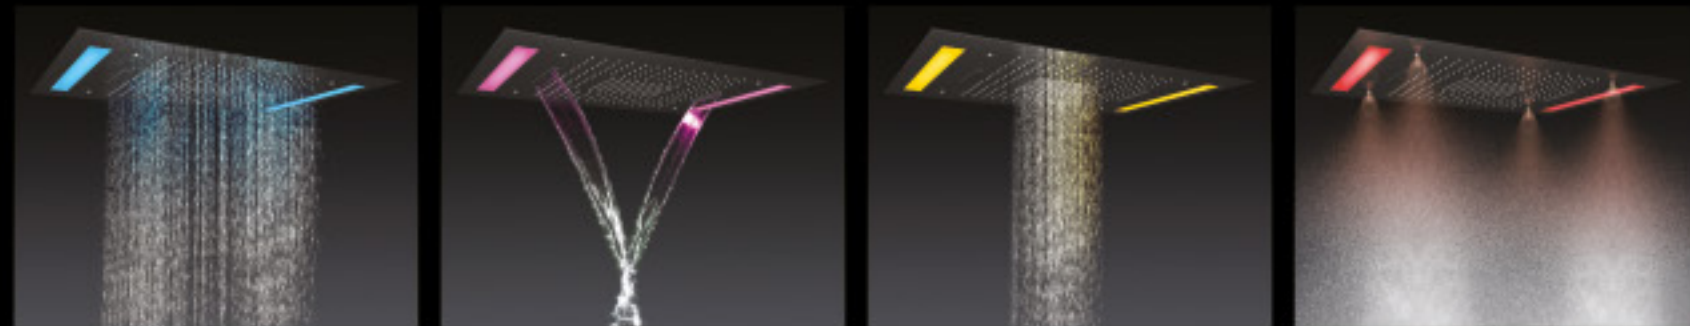

### Functions:

A world in which the whole body is surrounded by water and colour to suit your mood. A world of wellness in which design and comfort get combined in order to form harmony, where a soft touch transforms the shower in your own personal space. Welcome to the world of Chicago-Music shower, a unbelievable experience for all the senses.

## WISDOM CX

Perfection is represented by details. Pleasing and fashionable profile, comfortable and convenient use make your shower head absolutely perfect and incarnate our meticulous care.

Size : 800 x 600 mm