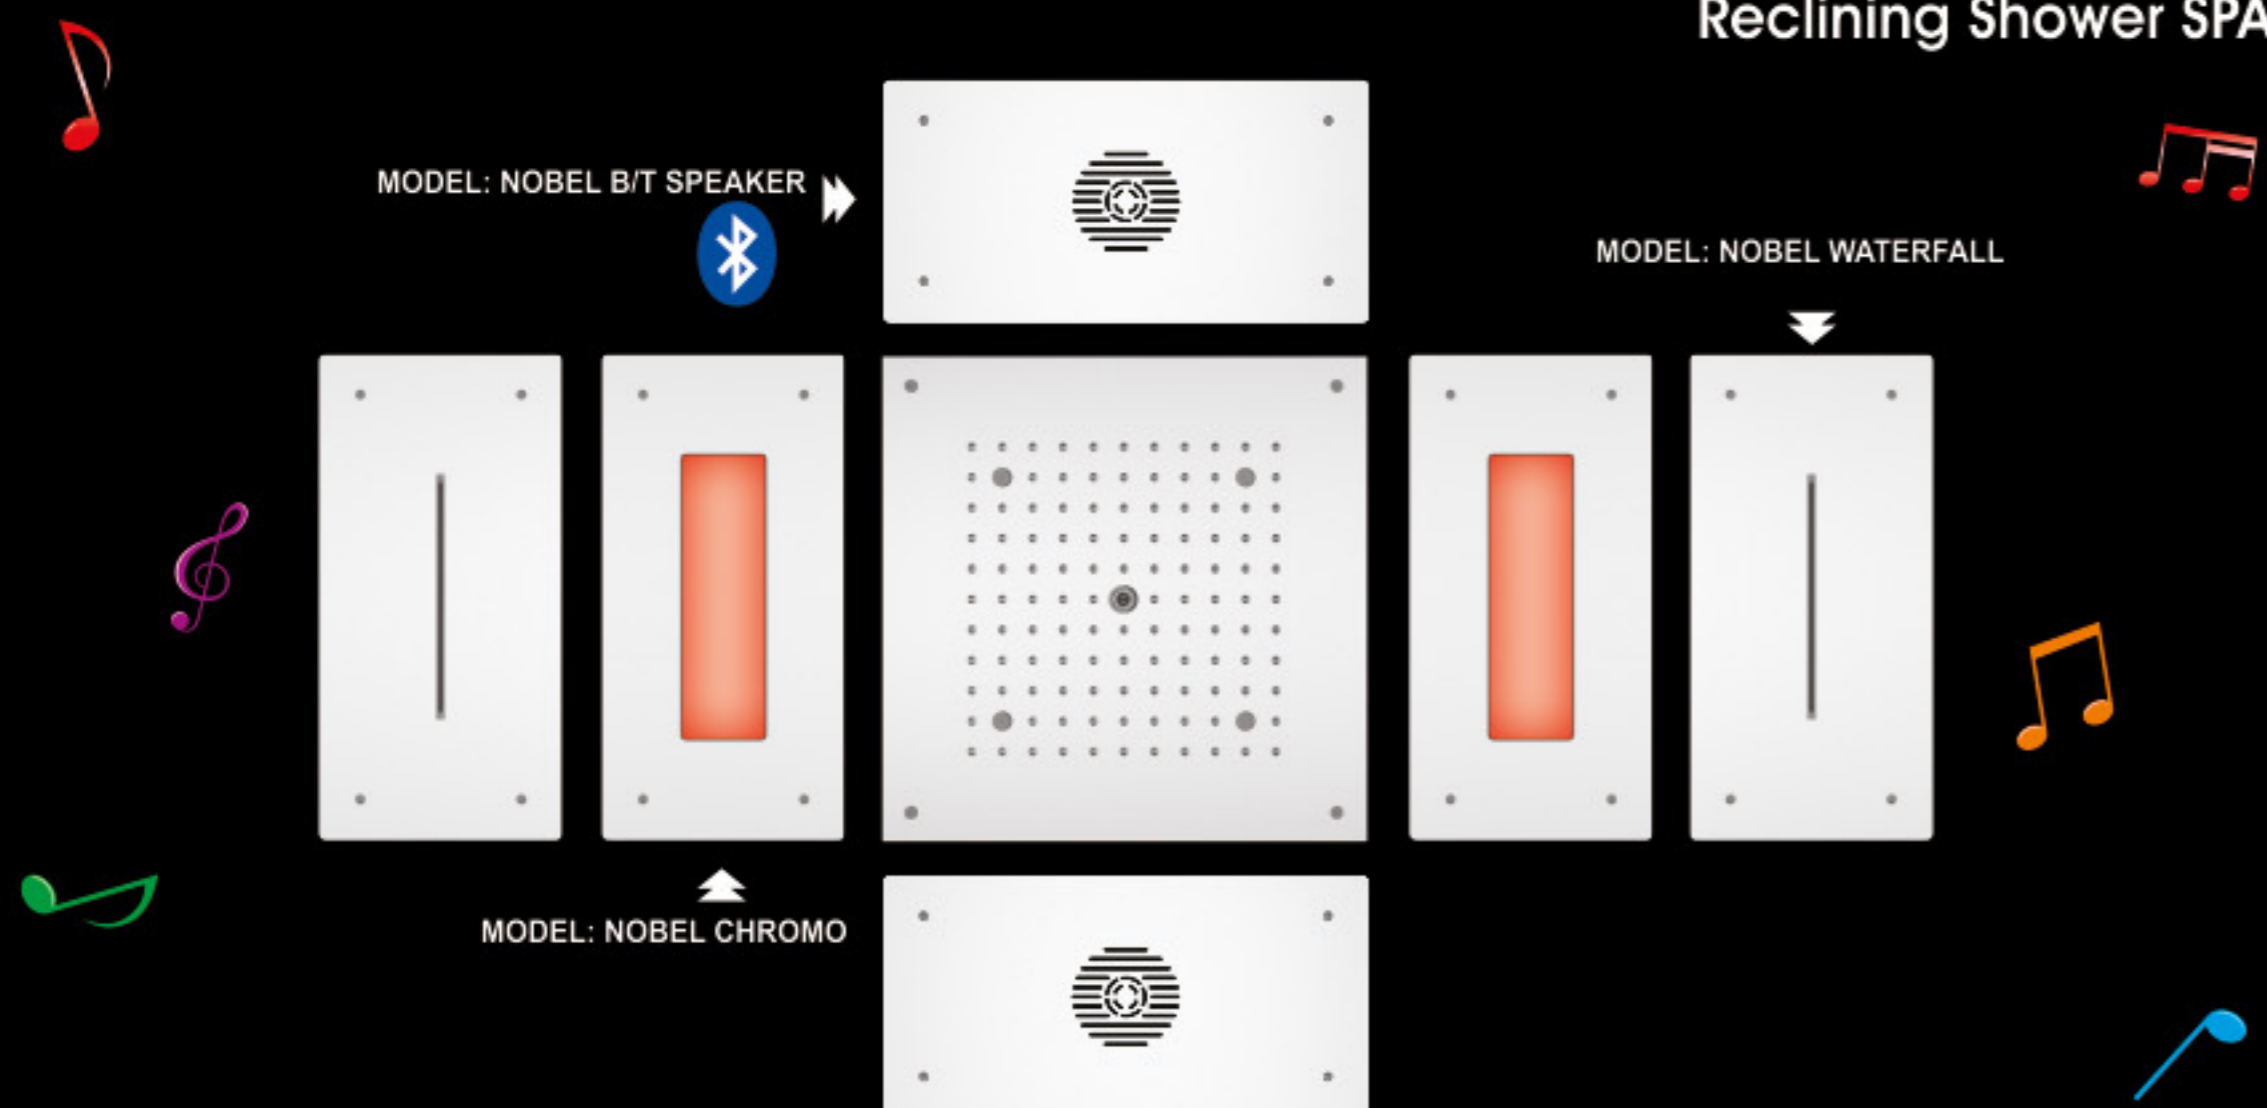

Functions:

Rain

Mist

Merry DX Shower + 4 Audi Jets + Vivo Diverter

1271

Dual  
Level Shower

Model : NEXA X  
Size : 550 x 300 mm

Rain

Mist

Waterfall

Nexa X Shower + 4 Xylo Jets + Thermo 6X Diverter + Celsa

1281

*Design your shower space with...*

**Reclining Shower SPA**

Colston Presents a reclining shower spa concept for those, who want to relax and rejuvenate their body. With the combination of four spray shower and chromotherapy lights, you can enjoy your spa shower and rejuvenate your mind and body both.

**Reclining Shower SPA**

Model : MYSTRO SPRINKLE  
Size : 450 x 80 mm

Spray Rain  
FUNCTIONS

Model : BOVET  
Size : 300 x 300 mm  
(1 Inlet)

Rain shower

Column Spray

FUNCTIONS

Model : MYSTRO SPRINKLE  
Size : 450 x 80 mm

Spray Rain

Model : ZARITA  
Size : 254 x 254 x 8 mm  
Material : Brass (1 Inlet)

Rain shower

Waterfall

Model : WALK MIST  
Size : 600 x 600 mm

Rain shower

Mist

Model : BRISBANE MIST  
Size : 600 x 450 mm