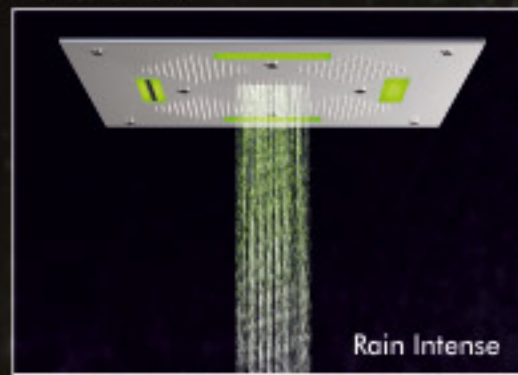

Immerse Yourself in a World of
Relaxation And Wellness

Model : SPARK CX
Size : 630 x 630 mm

Functions:

Spark CX Shower + 4 Audi Jets + Thermo 6X Diverter + Celsa