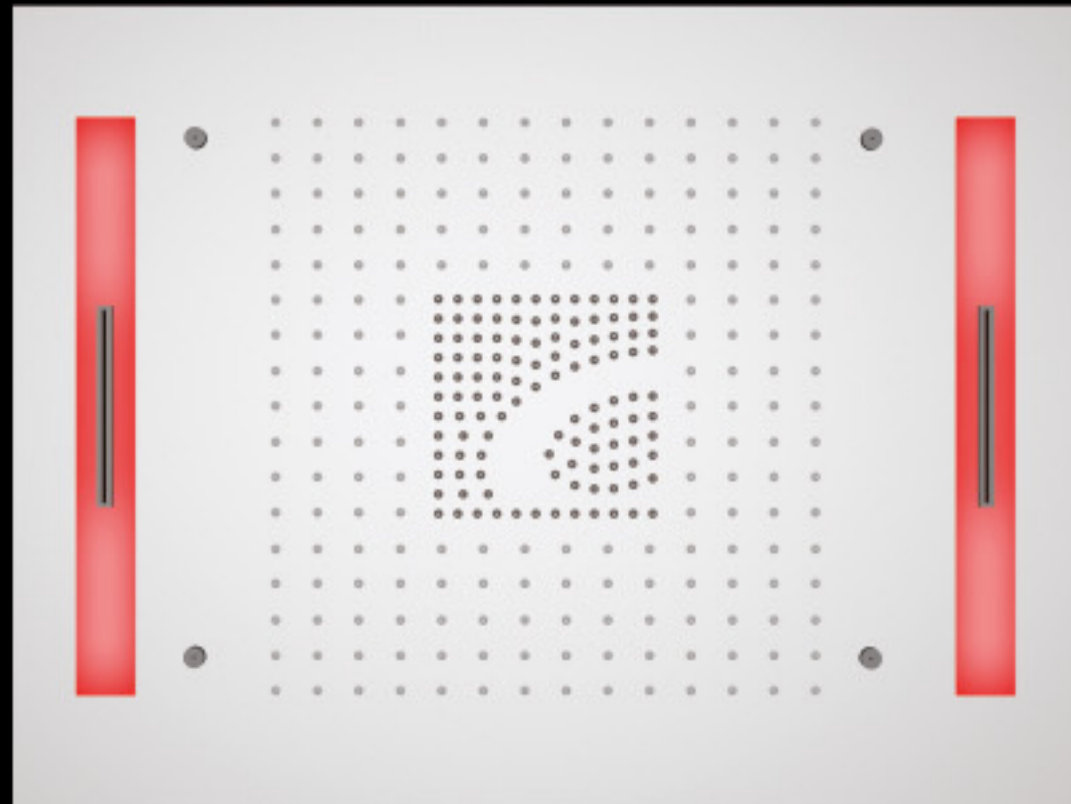

## CHICAGO 2X

Size : 800 x 600 mm

## WISDOM CX

Perfection is represented by details. Pleasing and fashionable profile, comfortable and convenient use make your shower head absolutely perfect and incarnate our meticulous care.

Size : 800 x 600 mm