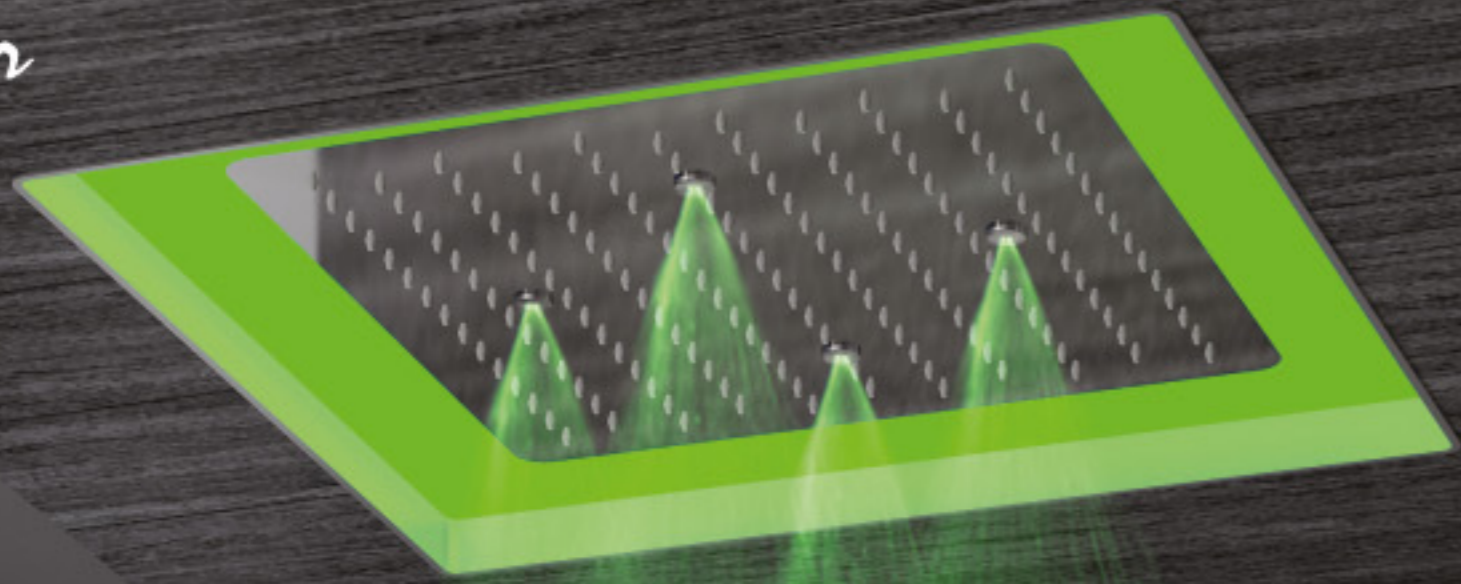

Model : MERRY DX  
Size : 600 x 600 mm

Model : WALES DX  
Size : 600 x 600 mm

Model : NEON X  
Size : 500 x 500 mm

Model : NEXA X  
Size : 550 x 300 mm

*Dual Level Shower*

3D Shower

Model : MERRY DX  
Size : 600 x 600 mm

Functions:

Rain

Mist

Merry DX Shower + 4 Audi Jets + Vivo Diverter

1271

Dual  
Level Shower

Model : NEXA X  
Size : 550 x 300 mm

Rain