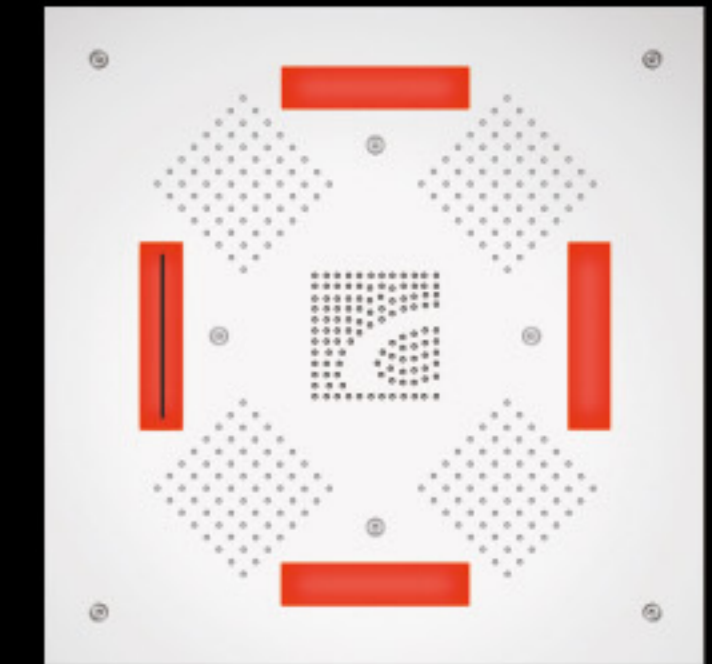

Model : SPARK CX
Size : 630 x 630 mm