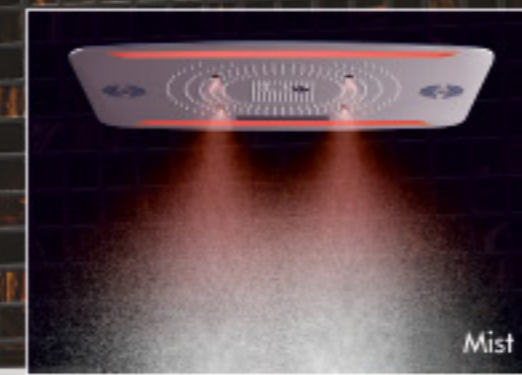

RAIN CURTAIN

RAIN

MUSIC SPEAKER

COLUMN

CHROMOTHERAPY  
LIGHT

Bluetooth  
Connectivity

**Functions:**

**Model : AMIGO MX**  
Size : 1000 x 750 mm