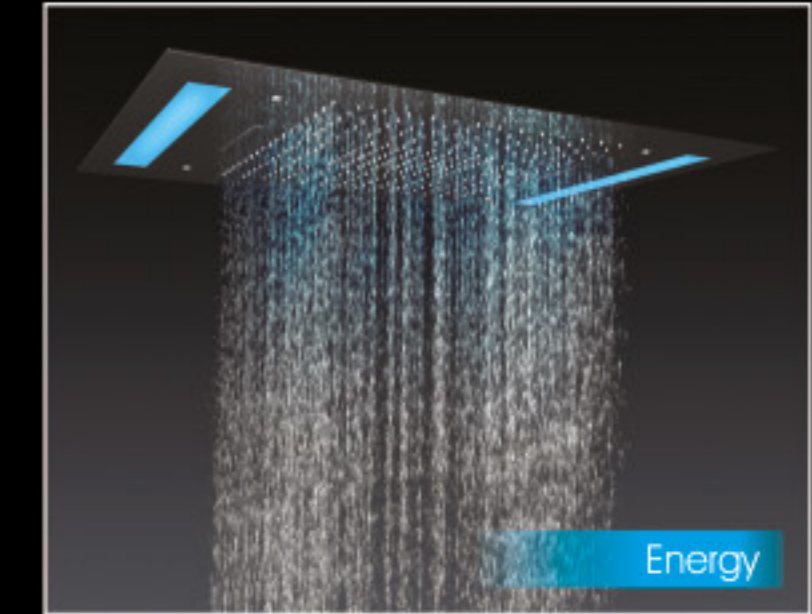

Rain

Energy