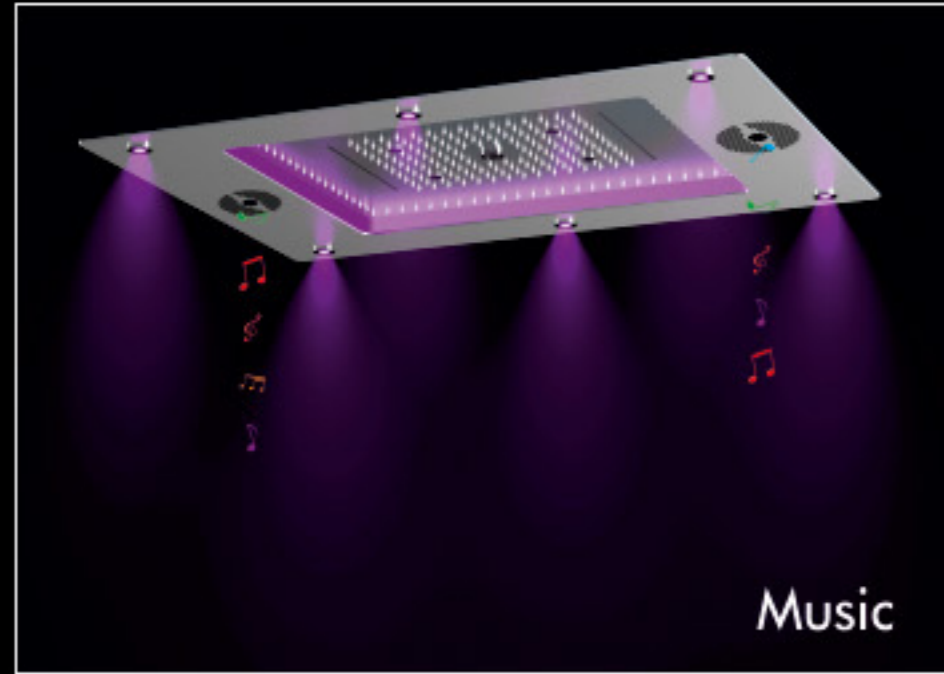

### Installation Box:

Installation box makes quick and symmetrical installation. Just as you would expect from a perfect concealed system and from Colston, the partner to sanitary professional.

Note: Installation box available in Eco, Nano, Mega, Thermo 6X, Vivo & Supersonic.

# AMIGO MX

Size : 1000 x 750 mm

Shower with Ceiling Kit & Remote