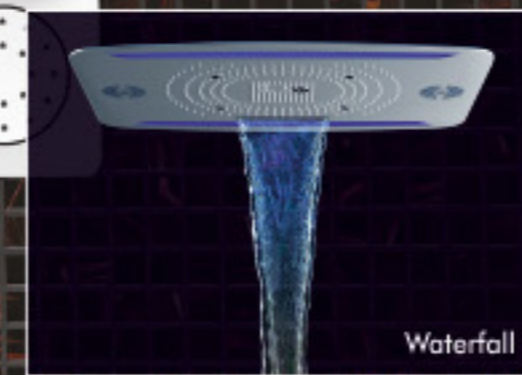

RAIN CURTAIN

RAIN

MUSIC SPEAKER

COLUMN

CHROMOTHERAPY  
LIGHT

Bluetooth  
Connectivity

**Functions:**

**Model : AMIGO MX**  
Size : 1000 x 750 mm