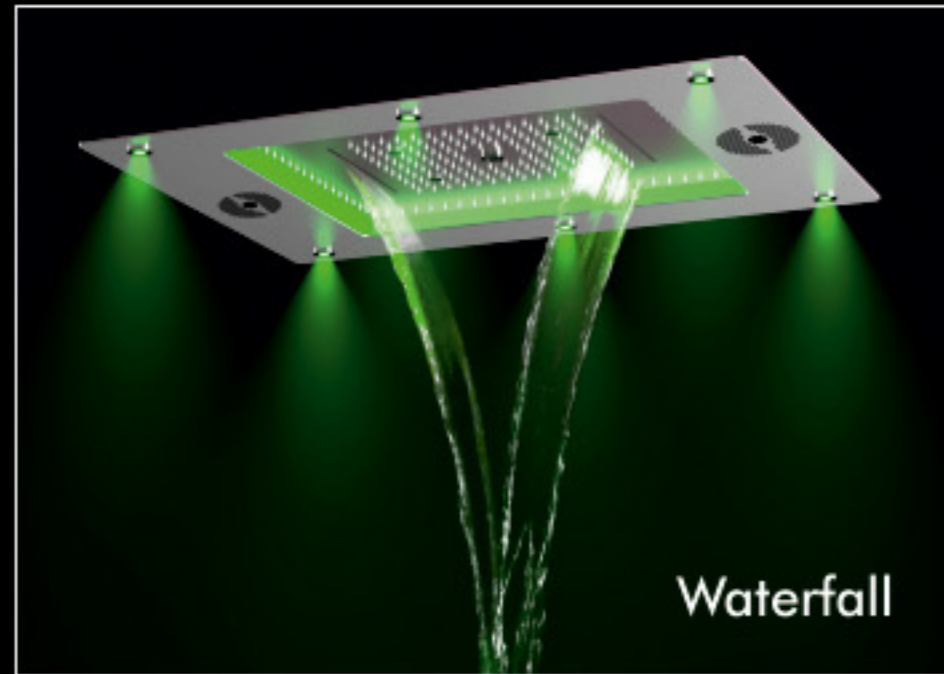

### Brass Body:

The faucet body of Colston diverters are made of high quality brass, In order to make Colston diverter to endure the super high water pressure in the long time.

### High Flow Cartridge:

Extra high flow cartridge to ensure high flow volume of water.

### Installation Box:

Installation box makes quick and symmetrical installation. Just as you would expect from a perfect concealed system and from Colston, the partner to sanitary professional.

Note: Installation box available in Eco, Nano, Mega, Thermo 6X, Vivo & Supersonic.

# AMIGO MX

Size : 1000 x 750 mm

Shower with Ceiling Kit & Remote