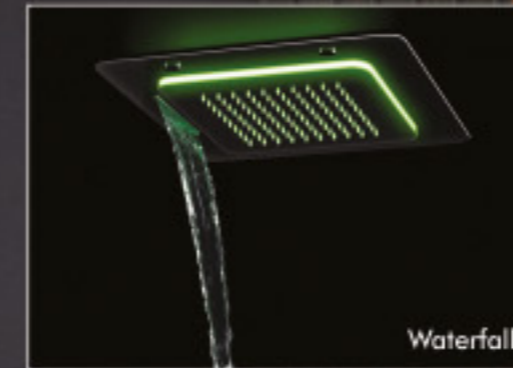

## Dual Level Shower

Model : SAVIO  
Size : 520 x 500 mm

Functions:

Rain

Mist

Waterfall

Nozzle Chromotherapy Shower

Savio Shower + 4 Aqua Jets + Supersonic Diverter

Functions:

Rain

Mist

LED Waterfall

Model : ATLANTA MIST  
Size : 400 x 400 mm

Atlanta Mist Shower + 4 Elza Mist Jets + Nano Diverter

Nozzle Chromotherapy Shower

3D Shower