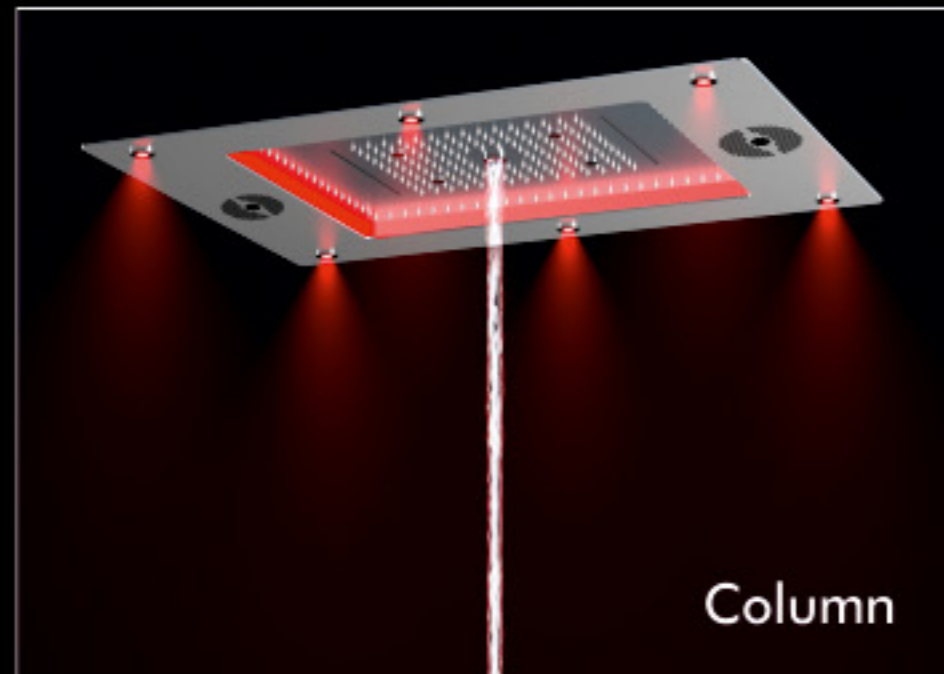

### High Flow Cartridge:

Extra high flow cartridge to ensure high flow volume of water.

### Installation Box:

Installation box makes quick and symmetrical installation. Just as you would expect from a perfect concealed system and from Colston, the partner to sanitary professional.

Note: Installation box available in Eco, Nano, Mega, Thermo 6X, Vivo & Supersonic.

# AMIGO MX

Size : 1000 x 750 mm

Shower with Ceiling Kit & Remote