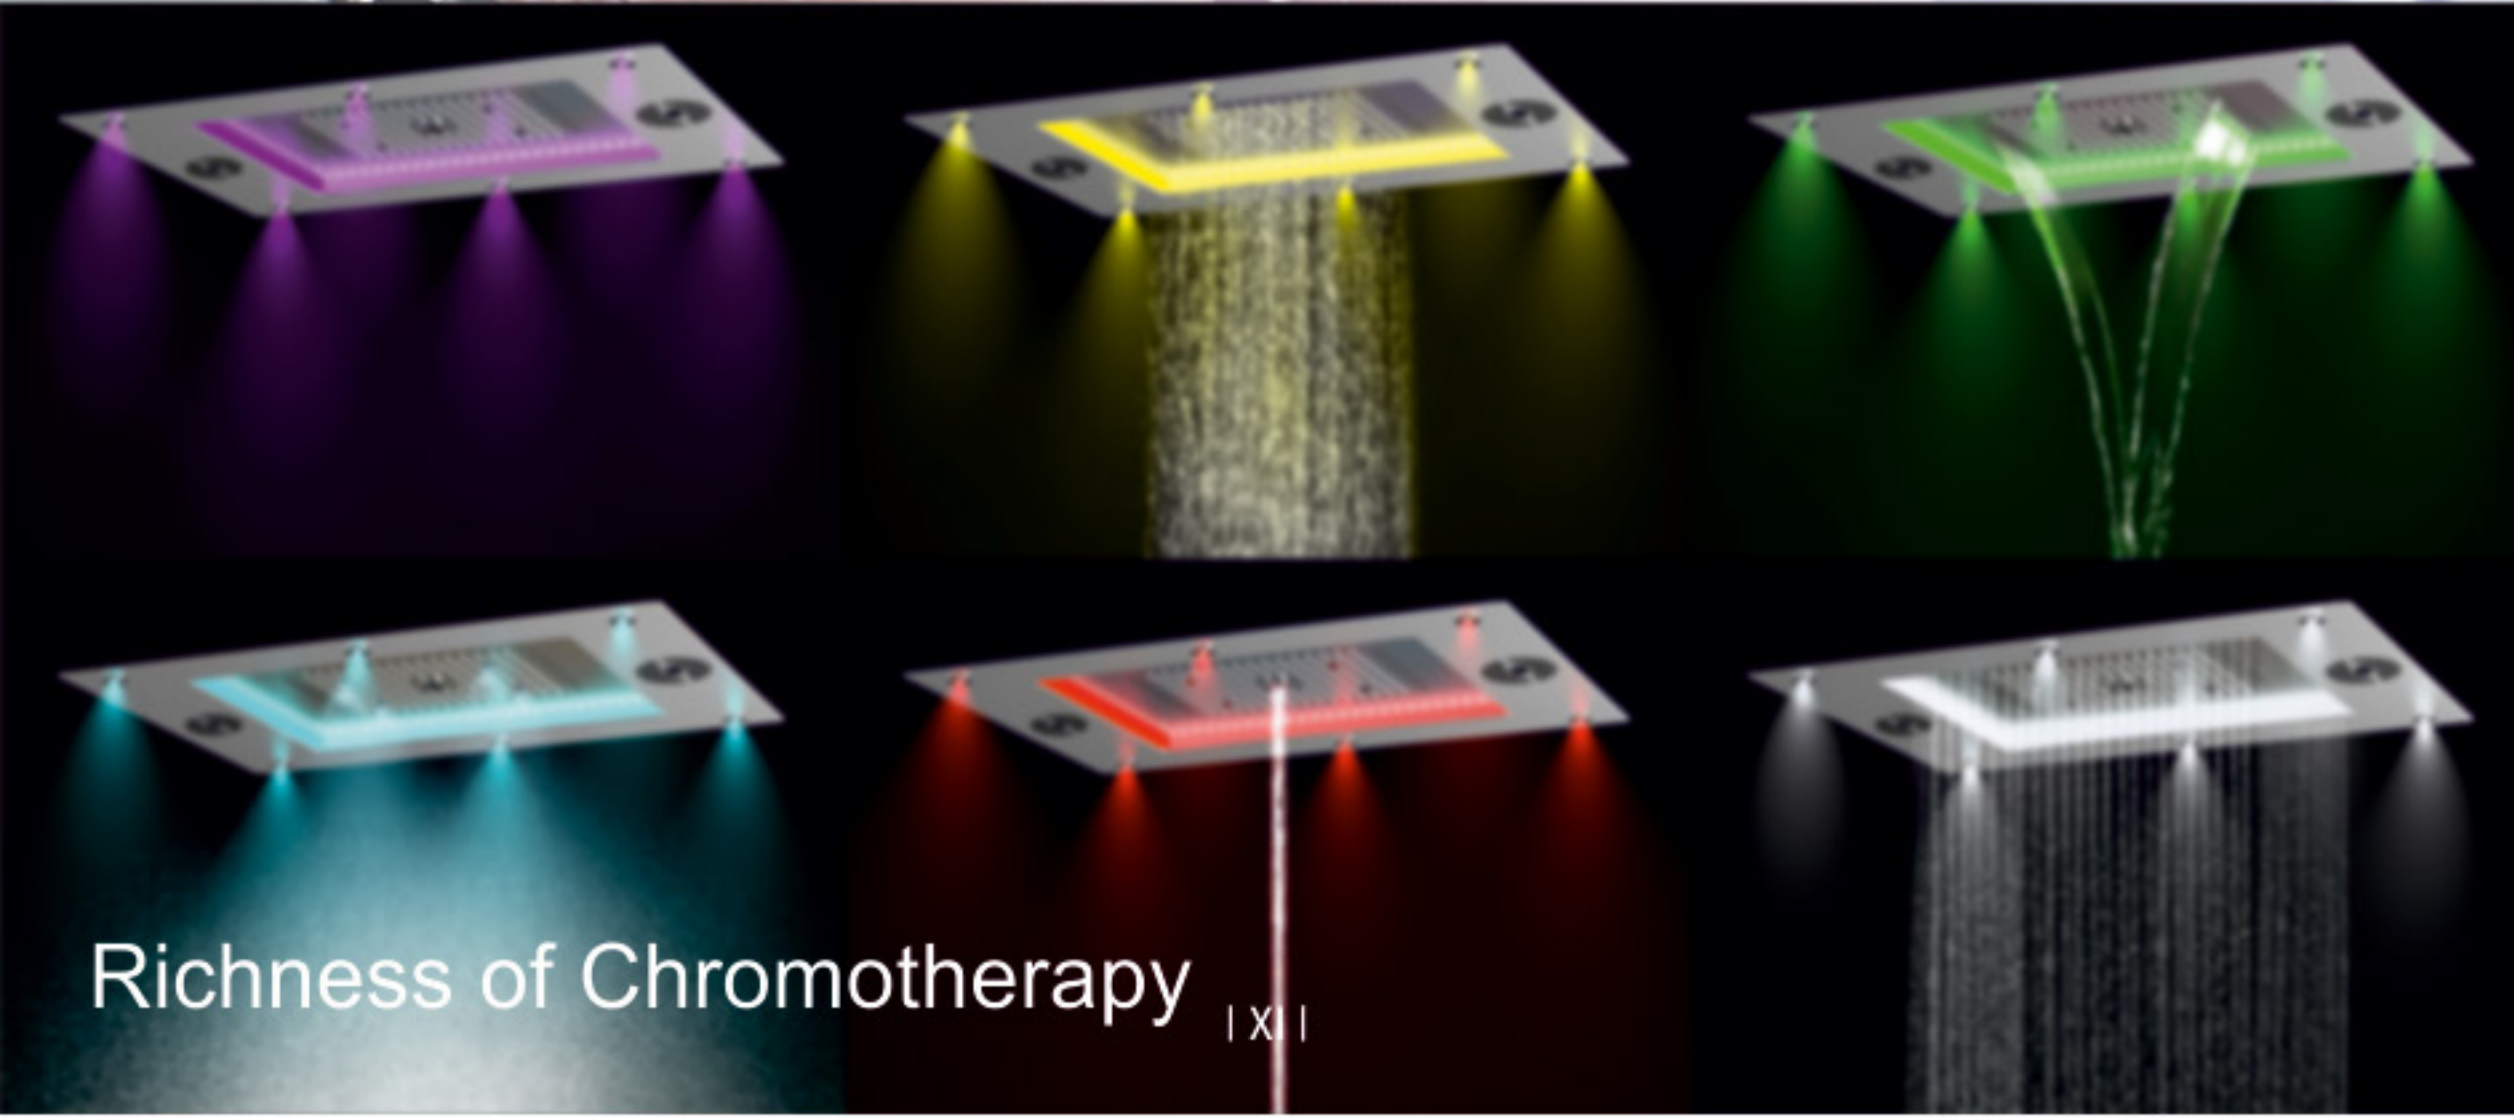

Spa Maxx Touch

Customise Your Spa Wellness Experience with Steam Bath, Different modes of Shower, Soothness of Music Therapy & Different Benefits of Chromotherapy.