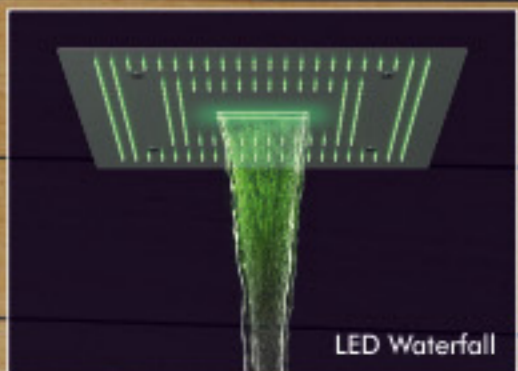

Model : ORION  
Size : 600 x 600 mm

Functions:

Rain

Mist

Dual LED Waterfall

Nozzle Chromotherapy Shower

Orion Shower + 4 Audi Jets + Thermo 6X Diverter + Celsa

Wi-Fi RGB Controller  
with Mobile App

## Dual Level Shower

Model : SAVIO  
Size : 520 x 500 mm

Functions:

Rain

Mist

Waterfall

Nozzle Chromotherapy Shower

Savio Shower + 4 Aqua Jets + Supersonic Diverter

Functions:

Rain

Mist

LED Waterfall

Model : ATLANTA MIST  
Size : 400 x 400 mm

Atlanta Mist Shower + 4 Elza Mist Jets + Nano Diverter

Nozzle Chromotherapy Shower

3D Shower