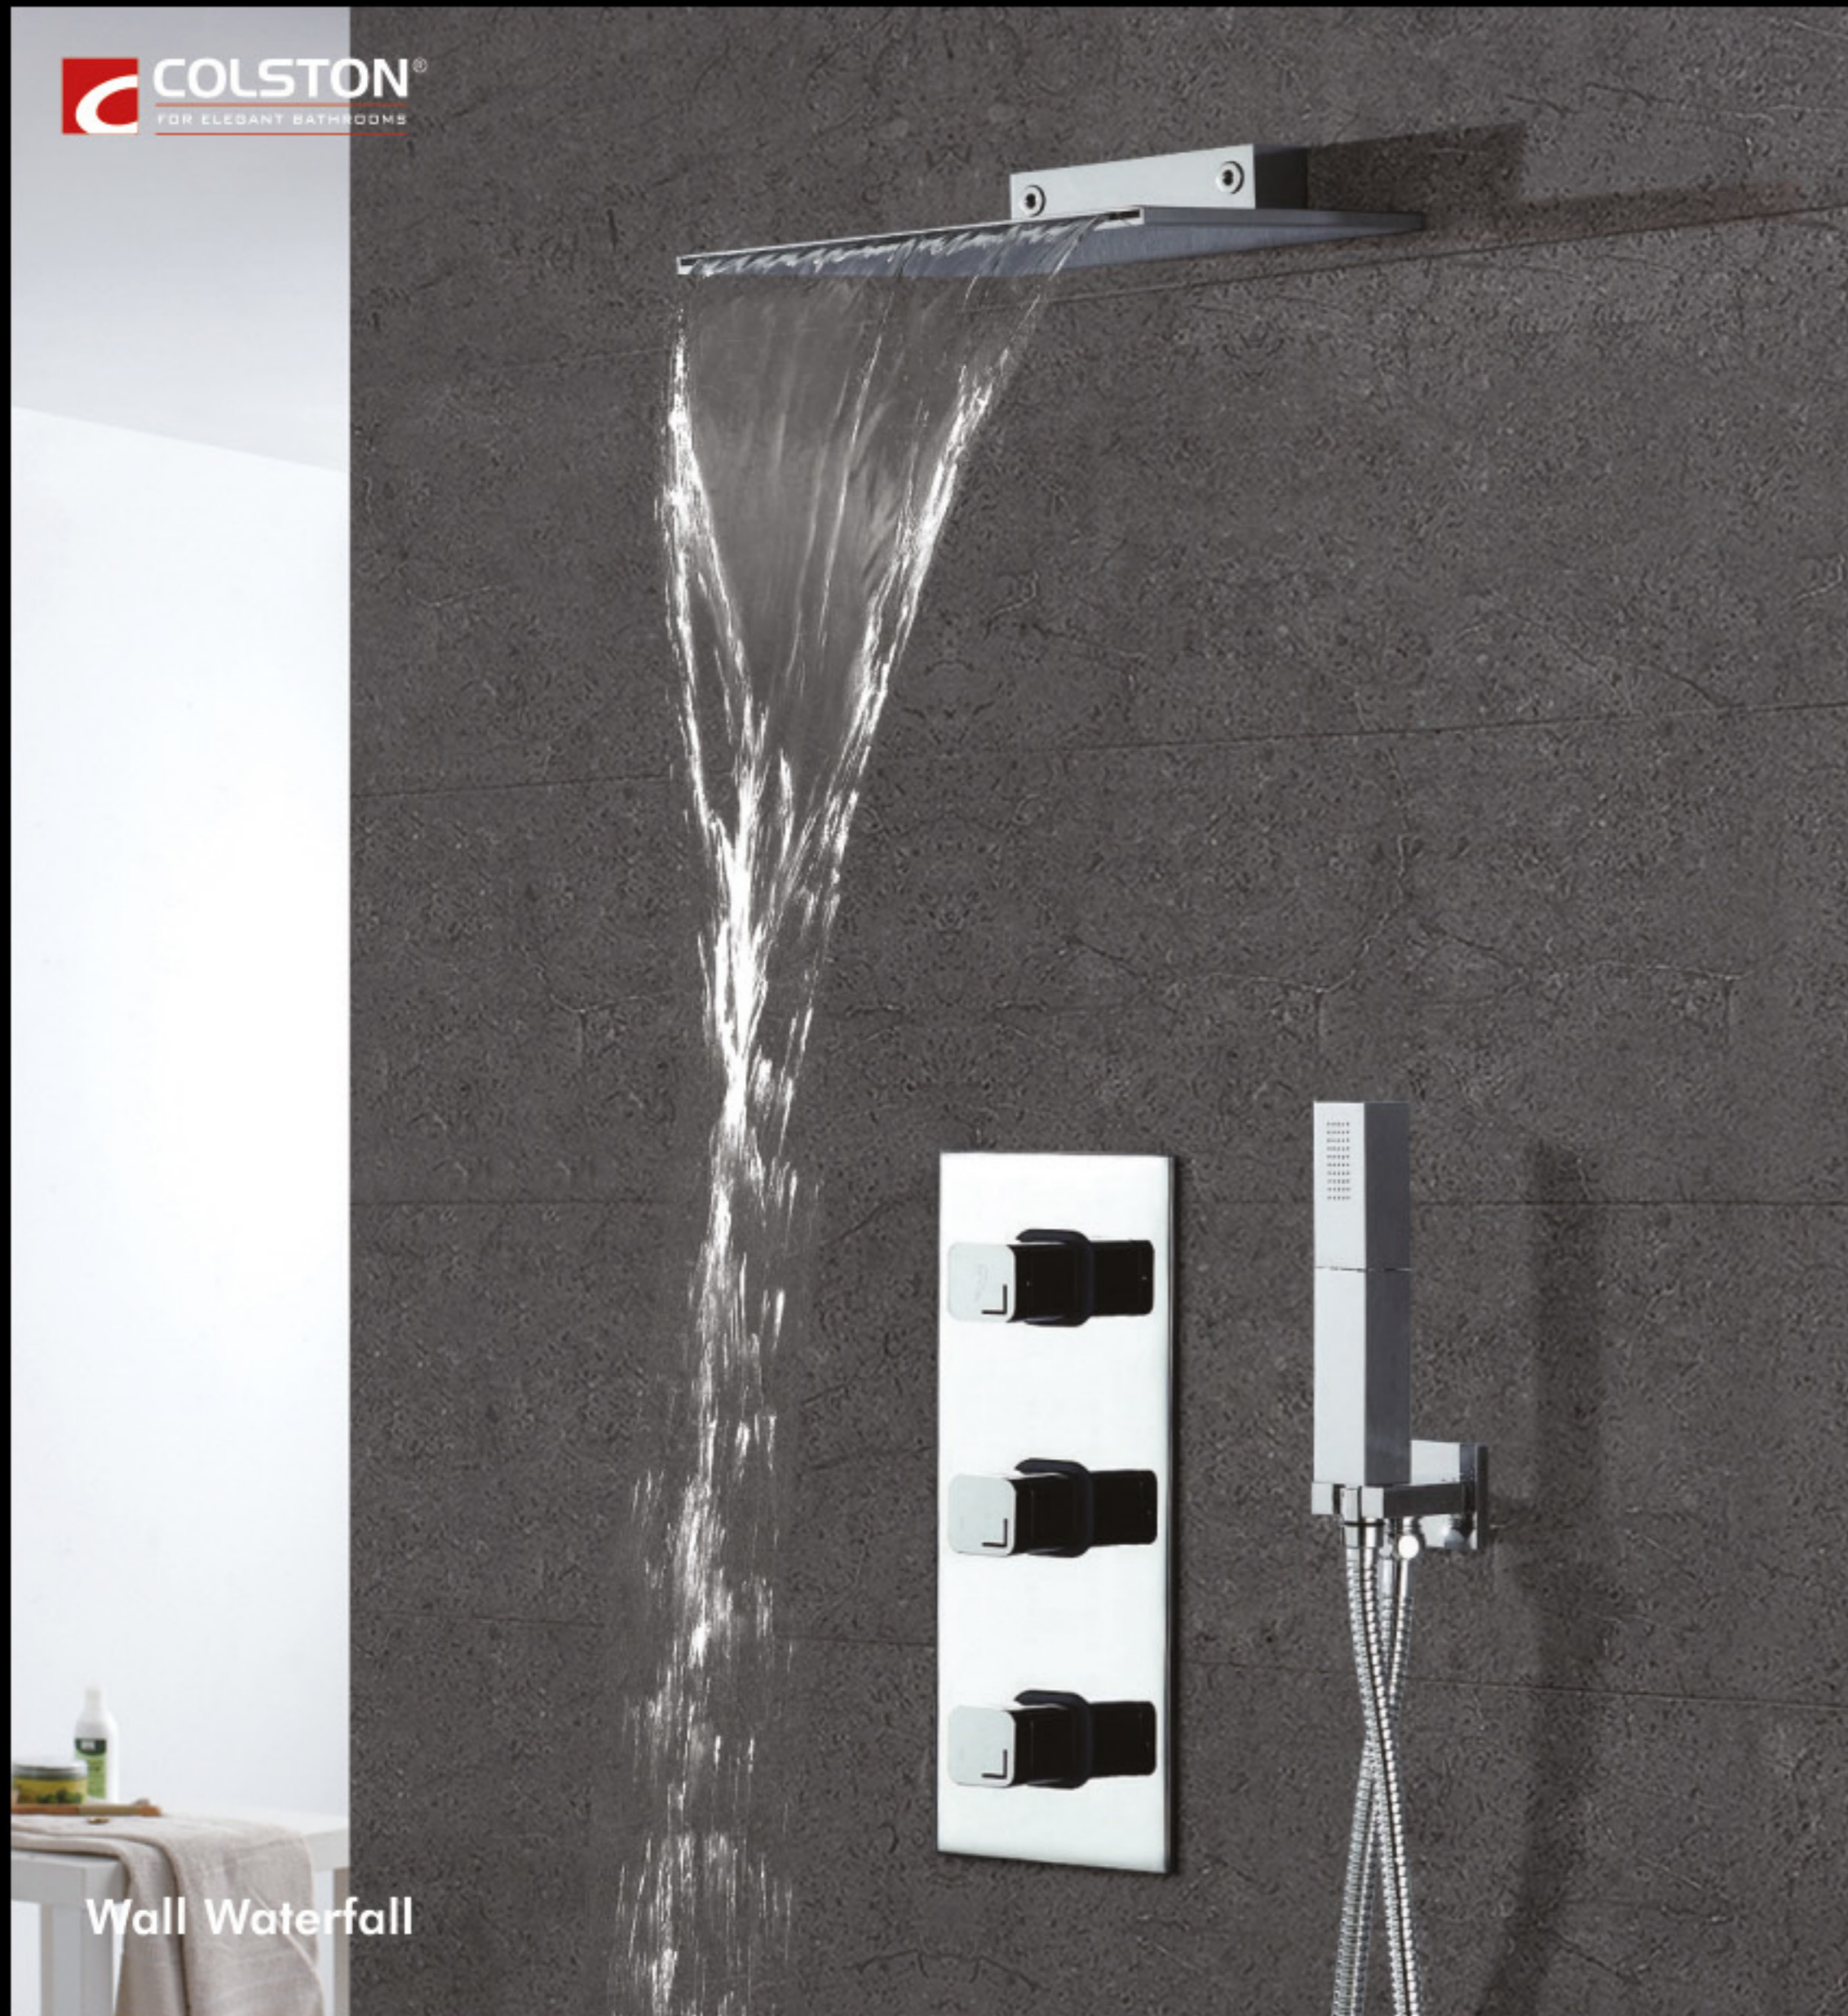

250 x 250 mm 250 x 125 mm  
**Model : JETTA X**  
(2 Function Switch Shower)

240 x 240 mm 250 x 120 mm  
**Model : JETTA X1**  
(2 Function Switch Shower)

# Wall Showers

Model : YORK NX  
Size : 628 x 246 mm

Rain shower

Waterfall

FUNCTIONS

**Model : STUDIO CONCEPT**  
Size : 550 x 240 mm (Shower)  
800 x 260 mm (Panel)

- Functions :**
- Rain Shower with waterfall
  - Body Jet panel with diverter
  - Hand Shower
  - Tip-ton Spout

Rain Shower with Shower, Waterfall & Spray Aeroters (with 3 function)

**Model : AERO**  
Size : 550 x 230 x 25 mm

- Functions :**
- Waterfall
  - Rain Shower
  - 4 x Spray
  - Diverter Control

Wall Waterfall

Model : CASCADE  
Size : 300 x 200 mm  
Material : Brass

Waterfall  
FUNCTIONS