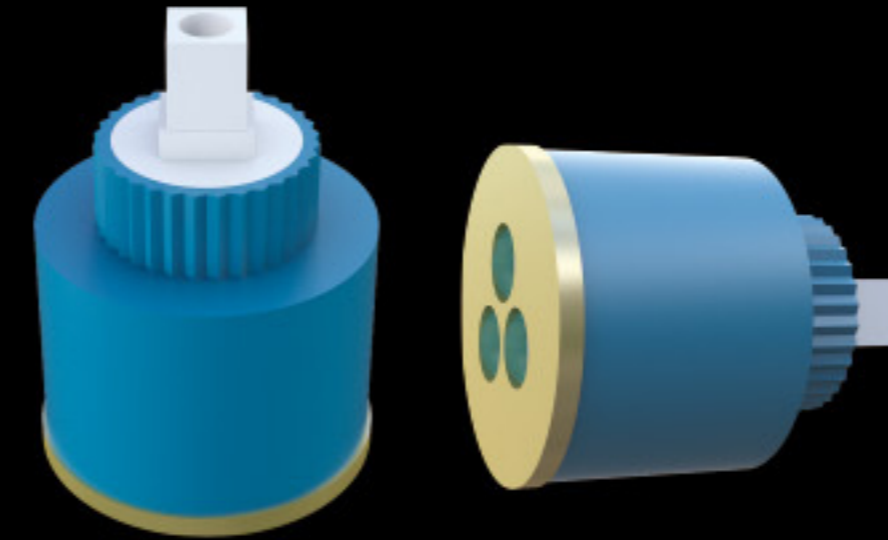

## Column

Column mode vertically hit the targeted area of your body you choose either head or shoulder. Anyone can re-energised after the column massage bath.

## Spa Maxx Touch

Customise Your Spa Wellness Experience with Steam Bath, Different modes of Shower, Soothness of Music Therapy & Different Benefits of Chromotherapy.

- Two in one control touch (Digital Touch Diverter + Steam Generator Touch)
- Seven mode for shower

### Brass Body:

The faucet body of Colston diverters are made of high quality brass, In order to make Colston diverter to endure the super high water pressure in the long time.